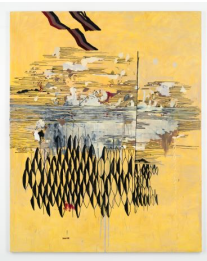

BORTOLAMI

Marina Rheingantz
Varzea

27 April - 2 June, 2018

MARINA RHEINGANTZ

Jorro, 2017
Oil on canvas
78 3/4 x 118 in (200 x 300 cm)
MR8516

MARINA RHEINGANTZ

Jojola, 2017
Oil on canvas
78 3/4 x 98 1/2 in (200 x 250 cm)
MR8517

MARINA RHEINGANTZ

Zebra, 2017
Oil on canvas
98 1/2 x 78 3/4 in (250 x 200 cm)
MR8521

MARINA RHEINGANTZ

Tapestry Landscape, 2017
Oil on linen
31 1/2 x 23 5/8 in (80 x 60 cm)
MR8523

MARINA RHEINGANTZ

Varzea, 2017
Oil on canvas
114 x 169 1/4 in (290 x 430 cm)
MR8515