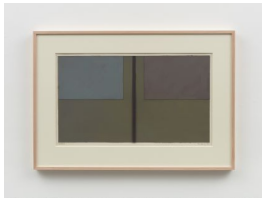

MARY OBERING

Untitled, 1973

Monoprint and collage on paper

Artwork: 9 1/2 x 9 1/2 in (24.1 x 24.1cm)

Framed: 16 x 15 3/4 in (40.6 x 40cm)

MO9215

MARY OBERING

Untitled, 1973