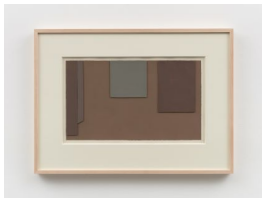

MARY OBERING

Untitled, 1974

Acrylic on paper

Artwork: 14 1/2 x 22 in (36.8 x 55.9cm)

Framed: 19 3/4 x 27 1/8 in (50.2 x
68.9cm)

MO9217