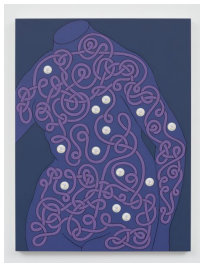

BORTOLAMI

CAITLIN KEOGH

Knots Knot Knots, 2019

Colored pencil on paper mounted on panel

16 1/2 x 11 1/2 in (41.9 x 29.2cm)

CK9367

CAITLIN KEOGH

Legs, 2019

CAITLIN KEOGH

Pearls, 2019

Acrylic on linen

96 x 72 in (243.8 x 182.9cm)

CK9192

CAITLIN KEOGH

Embroidered Surface, 2019

Acrylic on linen

96 x 72 in (243.8 x 182.9cm)

CK9189

CAITLIN KEOGH

Legs, 2019

Acrylic on linen

84 x 63 in (213.5 x 160 cm)

CK8299

CAITLIN KEOGH

Reading Figure, 2019

Acrylic on linen

84 x 63 in (213.4 x 160cm)

CK9369

CAITLIN KEOGH

Pearls (Nocturne) Miniature, 2019

Acrylic on panel

22 3/4 x 17 in (57.8 x 43.2cm)