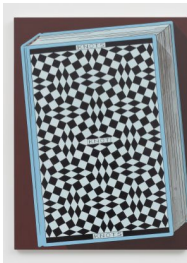

BORTOLAMI

CAITLIN KEOGH

Knots Knot Knots, 2019

Colored pencil on paper mounted on panel

16 1/2 x 11 1/2 in (41.9 x 29.2cm)

CK9367

CAITLIN KEOGH

Legs, 2019

Colored pencil on paper mounted on panel

16 1/2 x 11 1/2 in (41.9 x 29.2cm)

CK9261

CAITLIN KEOGH

Knots Knot Knots, 2020

Acrylic on panel

22 3/4 x 17 in (57.8 x 43.2cm)

CK9413