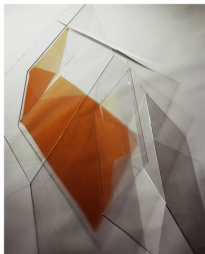

Unique + 1 AP

BK6787

BARBARA KASTEN

Transposition 9, 2014

Fujiflex Digital Print

60 x 48 in / 152.4 x 121.9cm

Unique + 1 AP

BK6788