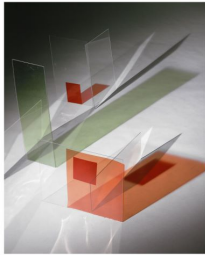

BARBARA KASTEN

Transposition 9, 2014

Fujiflex Digital Print

60 x 48 in / 152.4 x 121.9cm

Unique + 1 AP

BK6788