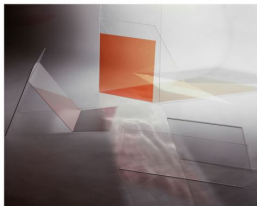

BARBARA KASTEN

Transposition 10, 2014

Fujiflex Digital Print

60 x 48 in / 152.4 x 121.9cm

Unique + 1 AP

BK6789

BARBARA KASTEN

Transposition 4, 2014