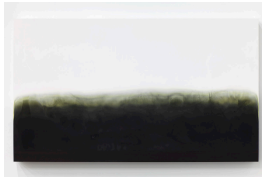

Michel François
Contamination
2014
Plaster and ink
27.5 x 47 x 2 inches
69.9 x 119.4 x 5.1 cm
Inv# MF6173