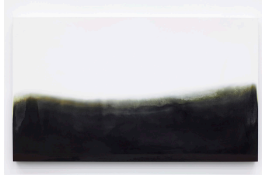

BORTOLAMI

BORTOLAMI
MICHEL FRANCOIS
2014

Michel François
Contamination
2014
Plaster and ink
27.5 x 47 x 2 inches
69.9 x 119.4 x 5.1 cm
Inv# MF6231

Michel François
Ecosystem
2014
Asphalt, cacti, bronze, ice, steel
Dimensions variable
Inv# MF6234

Michel François
Contamination
2014
Plaster and ink
27.5 x 47 x 2 inches
69.9 x 119.4 x 5.1 cm
Inv# MF6171

Michel François
Precious Line
2014
Braided galvanized wire, gold leaf
Dimensions variable
Inv# MF6235