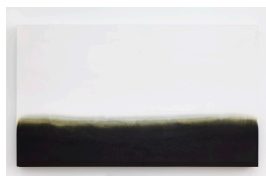

BORTOLAMI

BORTOLAMI
MICHEL FRANCOIS
2014

Michel François
Contamination
2014
Plaster and ink
27.5 x 47 x 2 inches
69.9 x 119.4 x 5.1 cm
Inv# MF6231

Michel François
Ecosystem
2014
Asphalt, cacti, bronze, ice, steel
Dimensions variable
Inv# MF6234

Michel François
Contamination
2014
Plaster and ink
27.5 x 47 x 2 inches
69.9 x 119.4 x 5.1 cm
Inv# MF6171

Michel François
Precious Line
2014
Braided galvanized wire, gold leaf
Dimensions variable
Inv# MF6235