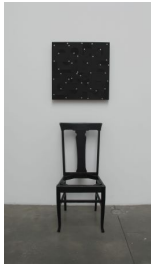

BORTOLAMI

Tom Burr Four Sides to Myself

TOM BURR

Four Sides to Myself: Four, 2010
record sleeves and steel pins on stained
plywood, painted wood chairs
96 x 72 x 25 inches
243.8 x 182.9 x 63.5 cm

TOM BURR

Four Sides to Myself: One, 2010
record sleeves and steel pins on stained
plywood, painted wood chairs
72 x 24 x 22 inches
182.9 x 61 x 55.9 cm

TOM BURR

Four Sides to Myself: Three, 2010
record sleeves and steel pins on stained
plywood, painted wood chairs
72 x 24 x 22 inches
182.9 x 61 x 55.9 cm

TOM BURR

Four Sides to Myself: Two, 2010
record sleeves and steel pins on painted
plywood, painted wood chairs
78 x 36 x 34 inches
198.1 x 91.4 x 86.4 cm