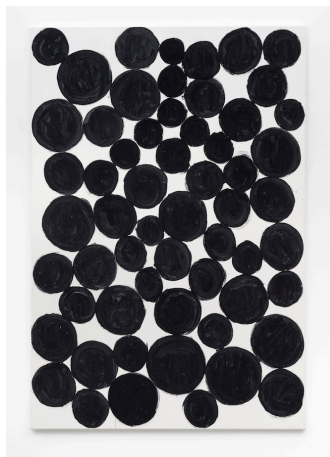

JACKY STRENZ

Kurt-Schumacher-Str. 2 60311 FRANKFURT am MAIN

Untitled, 2018
Acrylic paint on canvas
145 x 100 cm; 57 x 39,37 inches
ES_2018_10