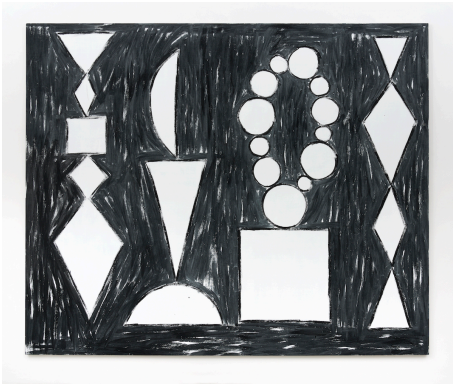

JACKY STRENZ

Kurt-Schumacher-Str. 2 60311 FRANKFURT am MAIN

EMANUEL SEITZ

Drawing of a Muchness

November 10, 2018 – January 26, 2019

Untitled, 2018
Acrylic paint on canvas
280 x 340 cm; 110,23 x 133,85 inches
ES_2018_05

*

Untitled, 2018
Acrylic paint on canvas
190 x 130 cm; 86,6 x 51,18 inches
ES_2018_06

JACKY STRENZ

Kurt-Schumacher-Str. 2 60311 FRANKFURT am MAIN

Untitled, 2018
Acrylic paint on canvas
190 x 130 cm; 86,6 x 51,18 inches
ES_2018_07

ES_2018_12

Frame: 17th Century. Spanish Nederland

33 x 37,2 cm; 12,99 x 14,64 inches

*

Untitled, 2018

Acrylic paint on canvas

140 x 100 cm; 55,1 x 39,37 inches

ES_2018_09