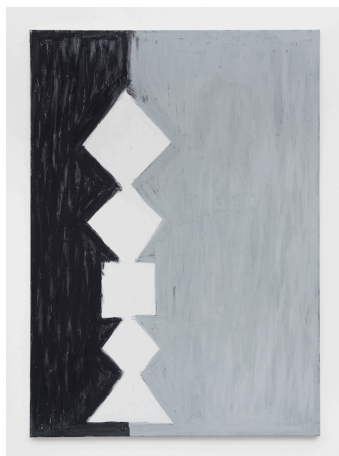

JACKY STRENZ

Kurt-Schumacher-Str. 2 60311 FRANKFURT am MAIN

EMANUEL SEITZ

Drawing of a Muchness

November 10, 2018 – January 26, 2019

Untitled, 2018
Acrylic paint on canvas
280 x 340 cm; 110,23 x 133,85 inches
ES_2018_05

*

Untitled, 2018
Acrylic paint on canvas
190 x 190 cm; 86,6 x 86,6 inches
ES_2018_08

JACKY STRENZ

Kurt-Schumacher-Str. 2 60311 FRANKFURT am MAIN

Drawing of a Muchness, 2018

Pencil drawing on paper

9 x 9 cm; 3,54 x 3,54 inches

ES_2018_12

Frame: 17th Century. Spanish Nederland

33 x 37,2 cm; 12,99 x 14,64 inches

*

Untitled, 2018

Acrylic paint on canvas

140 x 100 cm; 55,1 x 39,37 inches

ES_2018_09