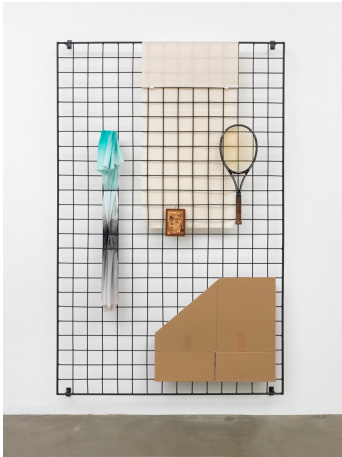

JACKY STRENZ

Galerie

grid (racket), 2013

Stahl, Lack, Seide, Seidenmalfarbe, Tennisschläger, Schleiernessel, Furnierbild, Pappe, Kabelbinder, Clips, Haken
Steel, lacquer, silk, silk paint, tennis racket, muslin, veneer picture, cardboard, cable ties, clips, hook

251 x 152 x 25 cm; 98,8 x 59,8 x 7,8 inches