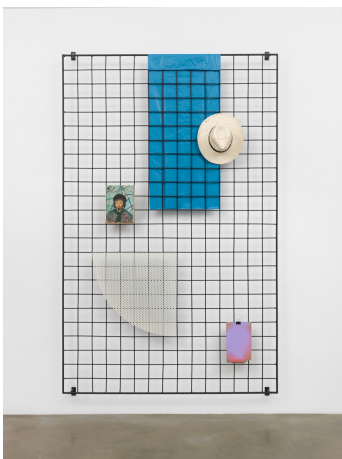

## EVA BERENDES

Figures & Routines

16. Februar – 8. April 2013

*grid (tie)*, 2013

Stahl, Lack, Lochblech, Mülltüte, Seide, Seidenmalfarbe, Krawatte, Zierteller, Magnete, Haken, Kabelbinder  
Steel, lacquer, perforated sheet metal, bin liner, silk, silk paint, tie, plate, magnets, hooks, cable ties

# JACKY STRENZ

*Galerie*

*grid (racket)*, 2013

Stahl, Lack, Seide, Seidenmalfarbe, Tennisschläger, Schleiernessel, Furnierbild, Pappe, Kabelbinder, Clips, Haken  
Steel, lacquer, silk, silk paint, tennis racket, muslin, veneer picture, cardboard, cable ties, clips, hook

251 x 152 x 25 cm; 98,8 x 59,8 x 7,8 inches

*grid (hat 2)*, 2013

Stahl, Lack, Mülltüte, Lochblech, Hut, Pappe, Bild, Haken, Magnete, Kabelbinder, Clip  
Steel, lacquer, rubbish bag, hat, cardboard, painting, hook, magnets, cable ties, clip