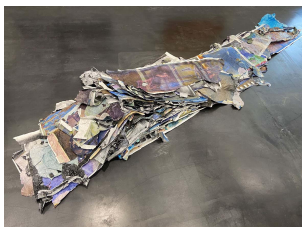

Location: Taka Ishii Gallery (complex665)

List of works

Sofu Teshigahara
“(Title unknown)”, 1950s - 1970s
Lithograph with watercolor additions
83 x 55.2 x 1.6 cm

STG-LG_01009

Leonor Antunes
“Anni #25 (I)”, 2020
Brass
275 x 150 x 1.5 cm

LA-SC_20_001

Daisuke Yokota
“Matter”, 2016
Inkjet print on paper, floor wax
Dimensions variable

DY-IN_16_01

Jadé Fadojutimi
“Her melons have really mellowed out”, 2020
Oil and oil stick on canvas
200 x 230 cm