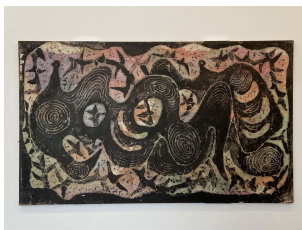

Sofu Teshigahara
“Toge”, 1957
Lithograph with watercolor additions
143.8 x 85.3 x 1.8 cm

STG-LG_00317