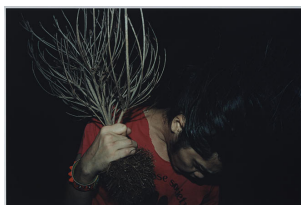

Masayuki Shioda
“DAILY BLEACH / NALI”, 2001
C-print
Image size: 19.3 x 28.8 cm
Paper size: 25.3 x 30.5 cm
Edition 1 of 5

MS-PH_01_001

Masayuki Shioda
“DAILY BLEACH / NALI”, 2001
C-print
Image size: 19.3 x 28.8 cm
Paper size: 25.4 x 30.5 cm
Edition 1 of 5

MS-PH_01_002

Masayuki Shioda
“DAILY BLEACH / NALI”, 2001
C-print
Image size: 19.3 x 28.8 cm
Paper size: 25.4 x 30.5 cm
Edition 1 of 5

MS-PH_01_003

Masayuki Shioda
“DAILY BLEACH / NALI”, 2001
C-print
Image size: 19.3 x 28.8 cm
Paper size: 25.4 x 30.5 cm
Edition 1 of 5