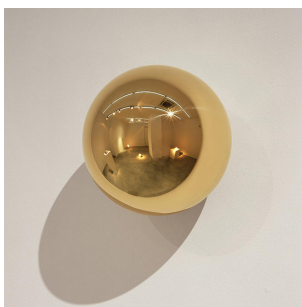

"Down The Line", 2019

Satin brass

275 x 11 x 3 cm

Edition of 3 + 1 A.P.

"Kastellorizo", 2019

Basaltina Stone

44 x 41 x 41 cm

Edition of 3 + 1 A.P.

"Horafia", 2019
Basaltina Stone
60 x 28 x 28 cm
Edition of 3 + 1 A.P.

"BLAH BLAH", 2019
Polished brass
17.6 x 7.8 cm
Edition of 14 + 1 A.P.

"BLAH BLAH BLAH", 2019
Polished brass
12 x 25 cm
Edition of 14 + 1 A.P.

"Fairest", 2016
Polished gold-plated stainless steel
ø20 cm

"Ball Vase", 2006
Polished brass, glass tube
ø21.8 cm

"Floating Forest - Acorn Cone", 2005
Polished brass
3.37 x ø9 cm

"Floating Forest - Acorn Disk", 2005
Polished brass
ø10 cm

"Tip of the Tongue", 2013
Polished brass, mouth blown opaline sphere
Black braided flex, inline switch
20 x 27.5 x 30 cm

“Palm Mirror”, 2019
Polished brass
139 x 95 mm, ~76g

“Bronze Keyring”, 2018
Phosphor bronze
30 x 53 mm, ~18g