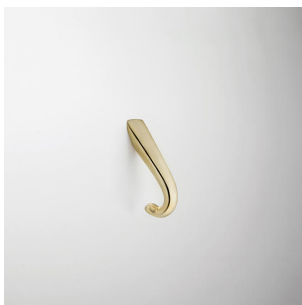

"Down The Line", 2019

Satin brass

275 x 11 x 3 cm

Edition of 3 + 1 A.P.

"Kastellorizo", 2019

Basaltina Stone

44 x 41 x 41 cm

Edition of 3 + 1 A.P.

"Horafia", 2019
Basaltina Stone
60 x 28 x 28 cm
Edition of 3 + 1 A.P.

"BLAH BLAH", 2019
Polished brass
17.6 x 7.8 cm
Edition of 14 + 1 A.P.

"BLAH BLAH BLAH", 2019
Polished brass
12 x 25 cm
Edition of 14 + 1 A.P.

"Fairest", 2016
Polished gold-plated stainless steel
ø20 cm

"Ball Vase", 2006
Polished brass, glass tube
ø21.8 cm

"Floating Forest - Acorn Cone", 2005
Polished brass
3.37 x ø9 cm

"Floating Forest - Acorn Disk", 2005
Polished brass
ø10 cm

"Tip of the Tongue", 2013
Polished brass, mouth blown opaline sphere
Black braided flex, inline switch
20 x 27.5 x 30 cm

“Palm Mirror”, 2019
Polished brass
139 x 95 mm, ~76g

“Bronze Keyring”, 2018
Phosphor bronze
30 x 53 mm, ~18g