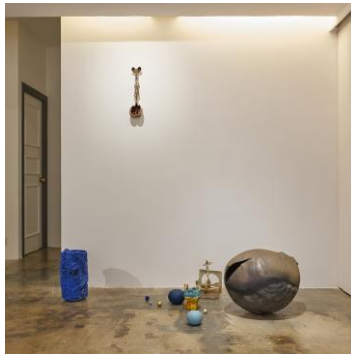

“±8 - A Group Exhibition of Contemporary Ceramics”, installation view at SHOP Taka Ishii Gallery, July 12 - September 8, 2019
Courtesy of SHOP Taka Ishii Gallery, Hong Kong / Photo: KITMIN LEE

“±8 - A Group Exhibition of Contemporary Ceramics”, installation view at SHOP Taka Ishii Gallery, July 12 - September 8, 2019
Courtesy of SHOP Taka Ishii Gallery, Hong Kong / Photo: KITMIN LEE