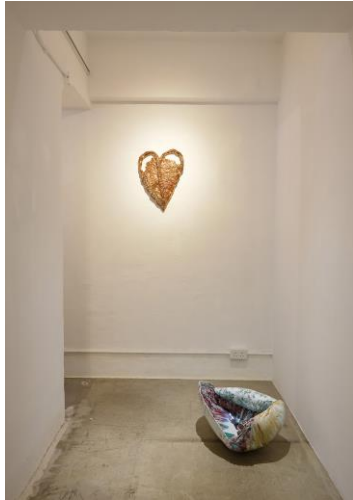

“±8 – A Group Exhibition of Contemporary Ceramics” , installation view at SHOP Taka Ishii Gallery, July 12 – September 8, 2019
Courtesy of SHOP Taka Ishii Gallery, Hong Kong / Photo: KITMIN LEE