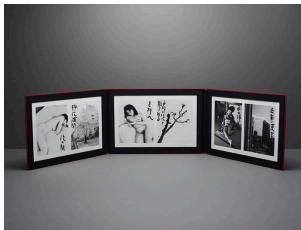

Nobuyoshi Araki
“Portfolio: Diptychs from ‘Tokyo Nude’ and ‘Shi Sha Shin’ .
Platinum and Palladium Prints in a folding case.”
Each diptych: Set of 2 images on one paper
Image size: 21.4 x 17.2 cm
Paper size: 27.9 x 43.2 cm
Case size: 32.5 x 46.5 x 2.0 cm
Edition of 50

NA-AS_Portfolio_001