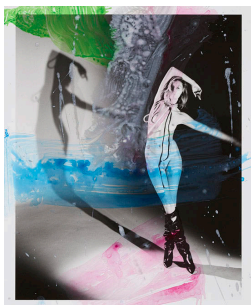

Nobuyoshi Araki
“Saint Laurent Shiki-in”(Color Lust), 2017
Acrylic on gelatin silver print
43.2 x 35.6 cm
Unique

NA-PH_17_SL_086