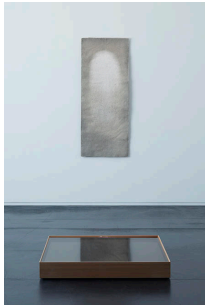

Dates: Jun 30 - Jul 28, 2018

Location: Taka Ishii Gallery Tokyo

"Hatsuboku Chii Ryugu Sansui-zu", 2018

Kaya paper, sumi, crystal stone, Japanese cedar

199×195×7.5 cm

"Hatsuboku Chii Ryugu Taki-zu", 2018

Kaya paper and sumi

110×350.5 cm

"Chii Ryugu Kayakami Haribako", 2018

Kaya Kozo paper, sumi, gofun, Japanese cedar

62×146×12.3 cm

"Hatsuboku Mizu Irori", 2018
Mirror, water, Japanese cedar, Kaya Kozo paper, sumi, gofun
90×82×12.3 cm, 139×55.5 cm