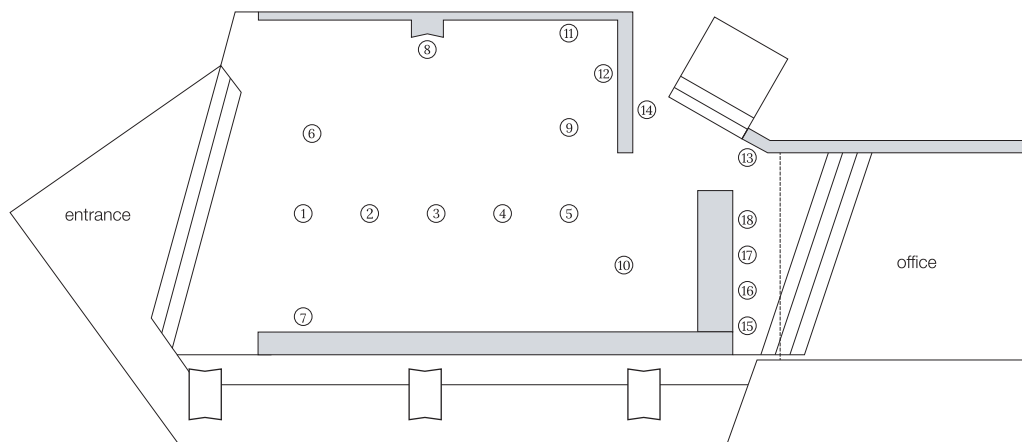

!

Marte Eknæs

28 November 2020 - 30 January 2021

1. Bollard (David)
2020
powder coated steel bollard,
MDF, epoxy
h= 145.5 cm (bollard: 85,5 x 17 cm
; plinth: 60 x 60 x 42 cm)

2. Bollard (Berlin 2)
2020
powder coated steel bollard,
MDF, epoxy
h = 150.5 cm (bollard: 87,5 x
17 cm ; plinth: 18 x 60 x 60 cm)

3. Bollard (Berlin 1)
2020
powder coated steel bollard,
MDF, epoxy
h= 159 cm (bollard: 89 x 17 cm ;
plinth: 70 x 30 x 30 cm)

4. Bollard (Brussels)
2020
painted steel bollard, MDF,
epoxy
h = 141 cm (bollard: 81 x 25 cm ;
plinth: 60 x 60 x 60 cm)

5. Bollard (Oslo)
2012 - 2020
stainless steel bollard, MDF,
epoxy
h= 100 cm (bollard: 70 x 25 x
25 cm ; plinth: 30 x 60 x 60)

6. POPS
2010 - 2020
bicycle rack, etched glass, MDF,
epoxy
total height: 97 cm (plinth: 42 x
39,5 x 88 cm ; bicycle rack
including glass: 55 x 68 x 88 cm)

9. Public Hygiene
2018
polypropylene brushes,
tubing, rope, washer
h=150, Ø51cm

10. !
2020
PVC, air, rope, carabiner
h= 236 cm, Ø 50 cm
(height includes carabiner,
rope length variable)
Edition of 1 + 1 AP