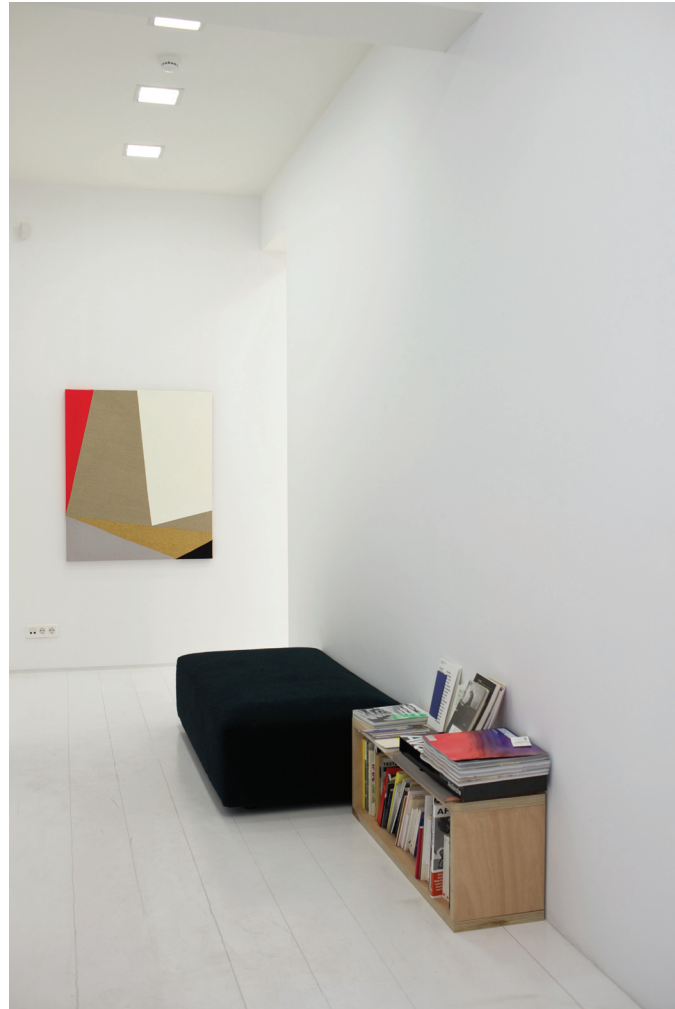

Sarah Crowner
Untitled, 2011
oil on canvas and raw canvas
36 x 42 in / 91.44 x 106.68 cm

Sarah Crowner
Untitled, 2011
gouache on canvas
30 x 36 in / 76.2 x 91.44 cm

Sarah Crowner
Untitled, 2011
gouache on canvas
30 x 36 in / 76.2 x 91.44 cm

Sarah Crowner
Untitled, 2011
oil on canvas and raw canvas
5 panel installation detail
36 x 36 in / 91.44 x 91.44 cm each

Sarah Crowner
Untitled, 2011
oil on canvas and raw canvas
5 panel installation detail
36 x 36 in / 91.44 x 91.44 cm each

Sarah Crowner
Untitled, 2011
gouache on canvas
30 x 30 in / 76.2 x 76.2 cm

Sarah Crowner
Untitled, 2011
gouache on canvas
14 x 18 in / 35.56 x 45.72 cm

Sarah Crowner
Untitled, 2010
oil on sewn canvas and cloth
42 x 36 in / 106.68 x 91.44 cm

Zigzags and Curves
Installation view

Zigzags and Curves
Installation view

Zigzags and Curves
Installation view

Zigzags and Curves
Installation view

Zigzags and Curves
Installation view

Zigzags and Curves
Installation view