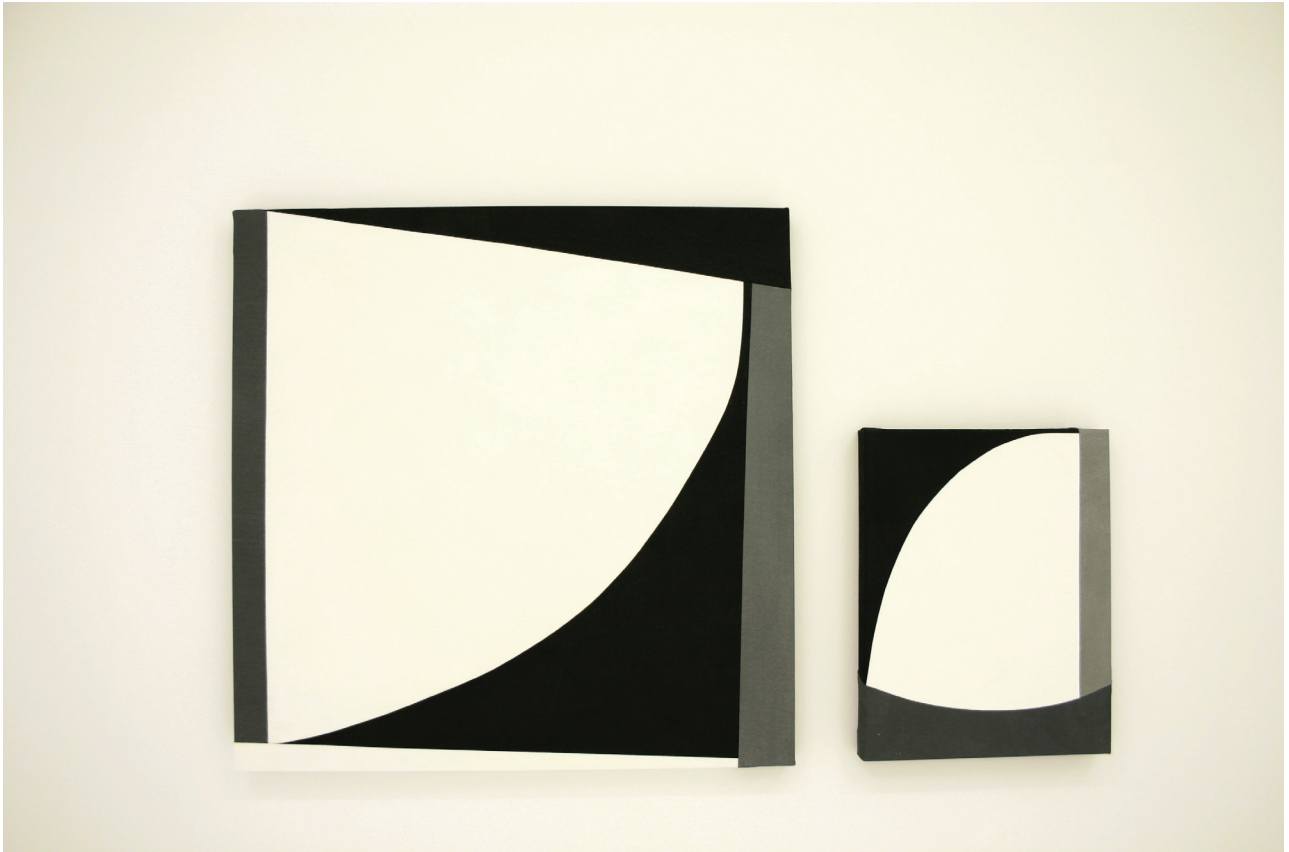

Sarah Crowner
Untitled, 2011
oil on canvas and raw canvas
5 panel installation detail
36 x 36 in / 91.44 x 91.44 cm each

Sarah Crowner
Untitled, 2011
oil on canvas and raw canvas
5 panel installation detail
36 x 36 in / 91.44 x 91.44 cm each

Zigzags and Curves
Installation view

Zigzags and Curves
Installation view

Zigzags and Curves
Installation view

Zigzags and Curves
Installation view

Zigzags and Curves
Installation view

Zigzags and Curves
Installation view

Zigzags and Curves
Installation view

Zigzags and Curves
Installation view

Zigzags and Curves
Installation view

Zigzags and Curves
Installation view

Zigzags and Curves
Installation view