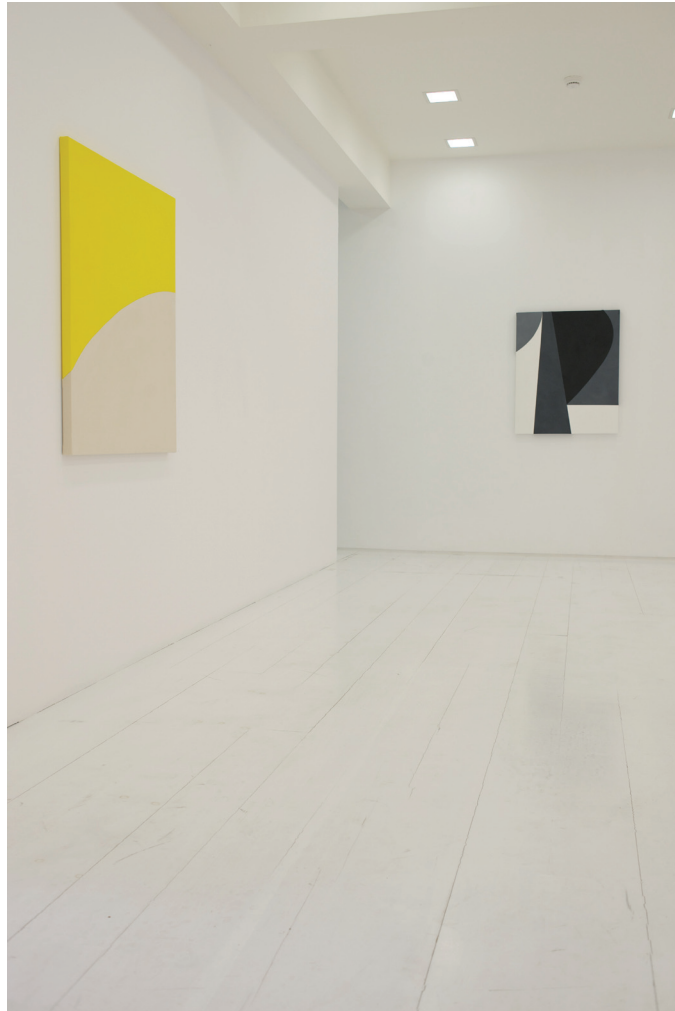

Zigzags and Curves
Installation view