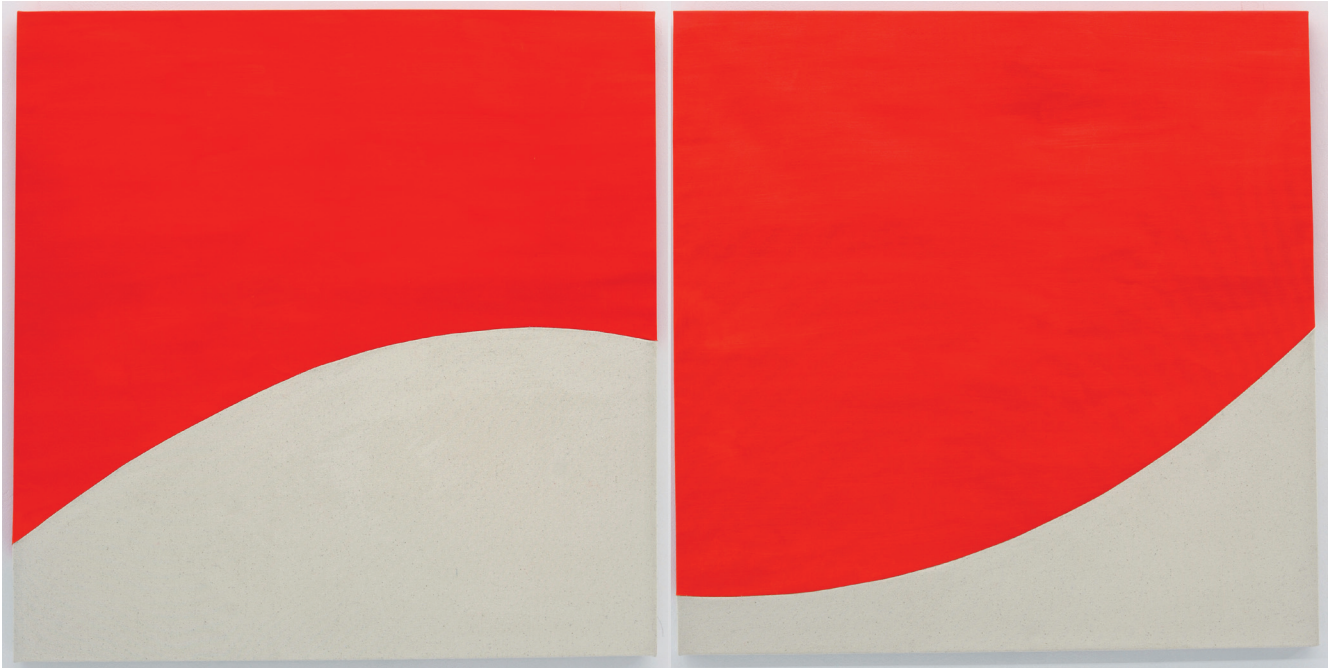

Sarah Crowner
Untitled, 2011
oil on canvas and raw canvas
36 x 36 in / 91.44 x 91.44 cm