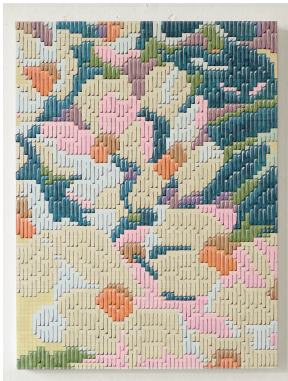

CAITLIN KEOGH

The Natural World

September – October 2013

Από αριστερά / Clockwise from left

The Garden #5, 2013
Acrylic on Panel
16 x 12 inches (40.64 x 30.48 cm)
Unique

The Garden #2, 2013
Acrylic on Panel
16 x 12 inches (40.64 x 30.48 cm)
Unique

The Garden #4, 2013
Acrylic on Panel
16 x 12 inches (40.64 x 30.48 cm)
Unique

The Garden #1, 2013
Acrylic on Panel
16 x 12 inches (40.64 x 30.48 cm)
Unique

The Garden #3, 2013
Acrylic on Panel
16 x 12 inches (40.64 x 30.48 cm)
Unique