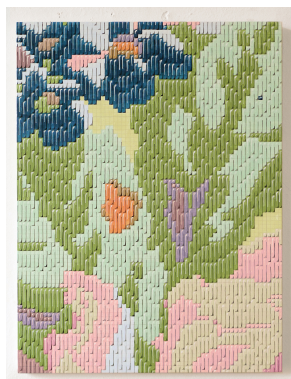

CAITLIN KEOGH

The Natural World

September – October 2013

Από αριστερά / Clockwise from left

The Garden #5, 2013
Acrylic on Panel
16 x 12 inches (40.64 x 30.48 cm)
Unique

The Garden #2, 2013
Acrylic on Panel
16 x 12 inches (40.64 x 30.48 cm)
Unique

The Garden #4, 2013
Acrylic on Panel
16 x 12 inches (40.64 x 30.48 cm)
Unique

The Garden #1, 2013
Acrylic on Panel
16 x 12 inches (40.64 x 30.48 cm)
Unique

The Garden #3, 2013
Acrylic on Panel
16 x 12 inches (40.64 x 30.48 cm)
Unique

The Garden, Instructions (#5), 2013
Acrylic on Panel
19 x 16 inches (48.26 x 40.64 cm)
Unique