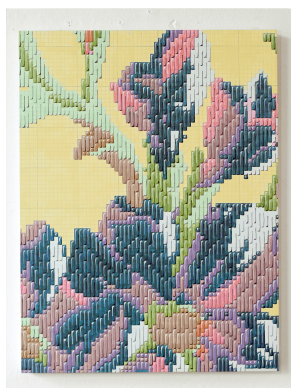

CAITLIN KEOGH

The Natural World

September – October 2013

Από αριστερά / Clockwise from left

The Garden #5, 2013
Acrylic on Panel
16 x 12 inches (40.64 x 30.48 cm)
Unique

The Garden #2, 2013
Acrylic on Panel
16 x 12 inches (40.64 x 30.48 cm)
Unique

The Garden #4, 2013
Acrylic on Panel
16 x 12 inches (40.64 x 30.48 cm)
Unique

The Garden #1, 2013
Acrylic on Panel
16 x 12 inches (40.64 x 30.48 cm)
Unique

The Garden #3, 2013
Acrylic on Panel
16 x 12 inches (40.64 x 30.48 cm)
Unique