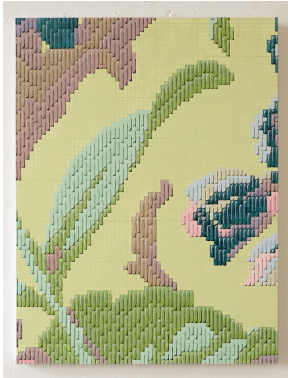

CAITLIN KEOGH

The Natural World

September – October 2013

Από αριστερά / Clockwise from left

The Garden #5, 2013
Acrylic on Panel
16 x 12 inches (40.64 x 30.48 cm)
Unique

The Garden #2, 2013
Acrylic on Panel
16 x 12 inches (40.64 x 30.48 cm)
Unique

The Garden #4, 2013
Acrylic on Panel
16 x 12 inches (40.64 x 30.48 cm)
Unique

The Garden #1, 2013
Acrylic on Panel
16 x 12 inches (40.64 x 30.48 cm)
Unique

The Garden #3, 2013
Acrylic on Panel
16 x 12 inches (40.64 x 30.48 cm)
Unique

The Garden, Instructions (#5), 2013
Acrylic on Panel
19 x 16 inches (48.26 x 40.64 cm)
Unique