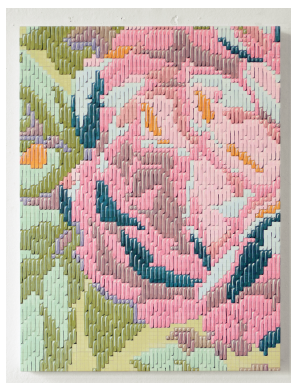

CAITLIN KEOGH

The Natural World

September – October 2013

Από αριστερά / Clockwise from left

The Garden #5, 2013
Acrylic on Panel
16 x 12 inches (40.64 x 30.48 cm)
Unique

The Garden #2, 2013
Acrylic on Panel
16 x 12 inches (40.64 x 30.48 cm)
Unique

The Garden #4, 2013
Acrylic on Panel
16 x 12 inches (40.64 x 30.48 cm)
Unique

The Garden #1, 2013
Acrylic on Panel
16 x 12 inches (40.64 x 30.48 cm)
Unique

The Garden #3, 2013
Acrylic on Panel
16 x 12 inches (40.64 x 30.48 cm)
Unique