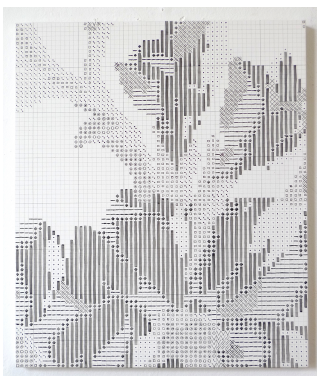

CAITLIN KEOGH

The Natural World

September – October 2013

Από αριστερά / Clockwise from left

The Garden #5, 2013
Acrylic on Panel
16 x 12 inches (40.64 x 30.48 cm)
Unique

The Garden #2, 2013
Acrylic on Panel
16 x 12 inches (40.64 x 30.48 cm)
Unique

The Garden #4, 2013
Acrylic on Panel
16 x 12 inches (40.64 x 30.48 cm)
Unique

The Garden #1, 2013
Acrylic on Panel
16 x 12 inches (40.64 x 30.48 cm)
Unique

The Garden #3, 2013
Acrylic on Panel
16 x 12 inches (40.64 x 30.48 cm)
Unique

The Garden, Instructions (#5), 2013
Acrylic on Panel
19 x 16 inches (48.26 x 40.64 cm)
Unique