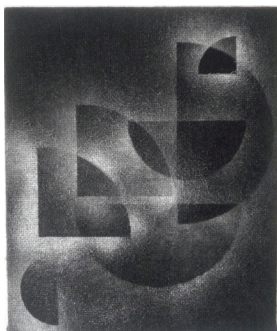

GALERIE CRÈVECOEUR  
4 RUE JOUYE-ROUVE  
75020 PARIS

Florian & Michaël Quistrebert : *Mary-u-wanna*

- 12/06 - 31/07/10

untitled (tartan)  
2010, video, 2mn in loop

untitled (triangles)  
2010, video, 1 mn12 in loop

untitled  
2010, 46 x 38 cm,  
spraypaint on canvas

untitled  
2010, 46 x 33 cm,  
spraypaint on canvas

GALERIE CRÈVECOEUR  
4 RUE JOUYE-ROUVE  
75020 PARIS

untitled  
2010, 46 x 38 cm,  
spraypaint on canvas

untitled  
2010, 46 x 38 cm,  
spraypaint on canvas

untitled  
2010, 46 x 33 cm,  
spraypaint on canvas

*Occult Composition*  
2010, 22 x 22 cm  
spraypaint on canvas

GALERIE CRÈVECOEUR  
4 RUE JOUYE-ROUVE  
75020 PARIS