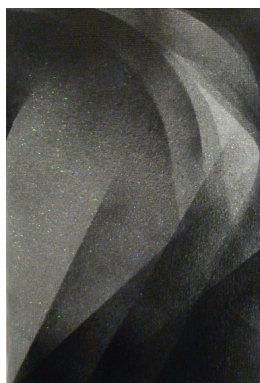

untitled  
2010, 46 x 38 cm,  
spraypaint on canvas

untitled  
2010, 46 x 33 cm,  
spraypaint on canvas

*Occult Composition*  
2010, 22 x 22 cm  
spraypaint on canvas

GALERIE CRÈVECOEUR  
4 RUE JOUYE-ROUVE  
75020 PARIS