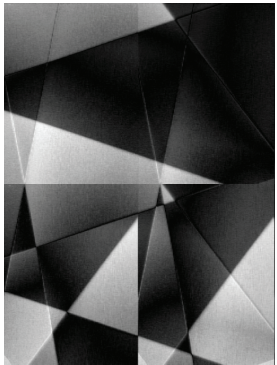

GALERIE CRÈVECOEUR  
4 RUE JOUYE-ROUVE  
75020 PARIS

Florian & Michaël Quistrebert : *Mary-u-wanna*

- 12/06 - 31/07/10

untitled (tartan)  
2010, video, 2mn in loop

untitled (triangles)  
2010, video, 1 mn12 in loop

untitled  
2010, 46 x 38 cm,  
spraypaint on canvas

untitled  
2010, 46 x 33 cm,  
spraypaint on canvas

GALERIE CRÈVECOEUR  
4 RUE JOUYE-ROUVE  
75020 PARIS

untitled  
2010, 46 x 38 cm,  
spraypaint on canvas

untitled  
2010, 46 x 38 cm,  
spraypaint on canvas

untitled  
2010, 46 x 33 cm,  
spraypaint on canvas

*Occult Composition*  
2010, 22 x 22 cm  
spraypaint on canvas

GALERIE CRÈVECOEUR  
4 RUE JOUYE-ROUVE  
75020 PARIS