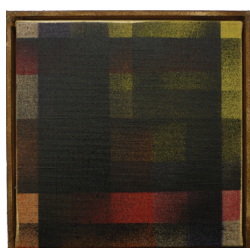

GALERIE CRÈVECOEUR  
4 RUE JOUYE-ROUVE  
75020 PARIS

Florian & Michaël Quistrebert : *Mary-u-wanna*

- 12/06 - 31/07/10

untitled (tartan)  
2010, video, 2mn in loop

untitled (triangles)  
2010, video, 1 mn12 in loop

untitled  
2010, 46 x 38 cm,  
spraypaint on canvas

untitled  
2010, 46 x 33 cm,  
spraypaint on canvas

GALERIE CRÈVECOEUR  
4 RUE JOUYE-ROUVE  
75020 PARIS

untitled  
2010, 46 x 38 cm,  
spraypaint on canvas

untitled  
2010, 46 x 38 cm,  
spraypaint on canvas

untitled  
2010, 46 x 33 cm,  
spraypaint on canvas

*Occult Composition*  
2010, 22 x 22 cm  
spraypaint on canvas

GALERIE CRÈVECOEUR  
4 RUE JOUYE-ROUVE  
75020 PARIS