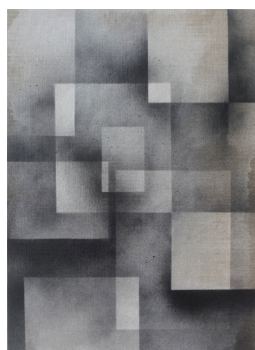

GALERIE CRÈVECOEUR  
4 RUE JOUYE-ROUVE  
75020 PARIS

Florian & Michaël Quistrebert : *Mary-u-wanna*

- 12/06 - 31/07/10

untitled (tartan)  
2010, video, 2mn in loop

untitled (triangles)  
2010, video, 1 mn12 in loop

untitled  
2010, 46 x 38 cm,  
spraypaint on canvas

untitled  
2010, 46 x 33 cm,  
spraypaint on canvas

GALERIE CRÈVECOEUR  
4 RUE JOUYE-ROUVE  
75020 PARIS

untitled  
2010, 46 x 38 cm,  
spraypaint on canvas

untitled  
2010, 46 x 38 cm,  
spraypaint on canvas

untitled  
2010, 46 x 33 cm,  
spraypaint on canvas

*Occult Composition*  
2010, 22 x 22 cm  
spraypaint on canvas

GALERIE CRÈVECOEUR  
4 RUE JOUYE-ROUVE  
75020 PARIS