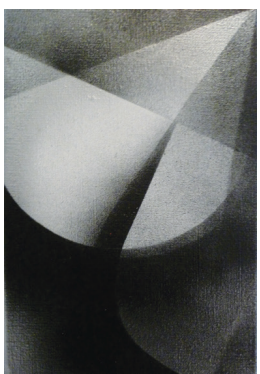

GALERIE CRÈVECOEUR  
4 RUE JOUYE-ROUVE  
75020 PARIS

Florian & Michaël Quistrebert : *Mary-u-wanna*

- 12/06 - 31/07/10

untitled (tartan)  
2010, video, 2mn in loop

untitled (triangles)  
2010, video, 1 mn12 in loop

untitled  
2010, 46 x 38 cm,  
spraypaint on canvas

untitled  
2010, 46 x 33 cm,  
spraypaint on canvas

*Occult Composition*  
2010, 22 x 22 cm  
spraypaint on canvas

GALERIE CRÈVECOEUR  
4 RUE JOUYE-ROUVE  
75020 PARIS

untitled  
2010, 24 x 16 cm,  
spraypaint on canvas

untitled  
2010, 24 x 16 cm,  
spraypaint on canvas