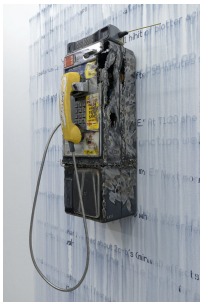

Crèveœur

Jason Matthew Lee
GLOBALHELL

Jason Matthew Lee
Mindphasr, 2015
Layered direct to substrate print, acetone inkjet and
security sticker on canvas
182 × 137 cm

Jason Matthew Lee
Zyklon, 2015
Layered direct to substrate print, acetone inkjet and
security sticker on canvas
182 × 137 cm

Jason Matthew Lee
MostHateD, 2015
Layered direct to substrate print, acetone inkjet and
security sticker on canvas
182 × 137 cm

Jason Matthew Lee
Egodeath, 2015
Layered direct to substrate print, acetone inkjet and
security sticker on canvas
182 × 137 cm

Crèvecœur

Jason Matthew Lee

YTCracker, 2015

Layered direct to substrate print, acetone inkjet and security sticker on canvas,

182 × 137 cm

Jason Matthew Lee

TMDG aka The World's Most Dangerous Goblin, aka

Fordmadoxfraud, aka «The debilitating rabies carrier», 2015

Layered direct to substrate print, acetone inkjet and security sticker on canvas

182 × 137 cm

Jason Matthew Lee

BRUTEFORCEPHREAK:suicidal, 2015

Payphone, cellular phone

78 × 19 × 24 cm

Jason Matthew Lee

BRUTEFORCEPHREAK:0d, 2015