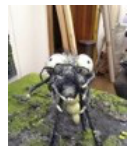

Variable dimensions

*Jimmy*, 2014

Polystyrol, Acrylic, Femo, Plaster, Wire, Marker

60 x 50 x 40 cm