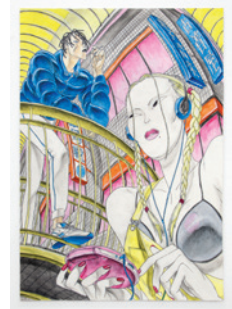

Synthetics, black rubber

75 x 68 x 25 cm

Courtesy of the artist and DEBORAH SCHAMONI, München.

David Rappeneau

Untitled (2014)

Acrylic, ballpoint pen, pencil, charcoal pencil on paper

40 x 27,9 cm

Courtesy of the artist and Queer Thoughts, New York.

**GALERIE CREVECOEUR**

**9 RUE DES CASCADES**

**75020 PARIS**

David Rappeneau

Untitled (2014)

Acrylic, ballpoint pen, pencil, charcoal pencil on paper  
40 x 27,9 cm

Courtesy of the artist and Queer Thoughts, New York.

David Rappeneau

Untitled (2014)

Acrylic, ballpoint pen, pencil, charcoal pencil on paper  
40 x 27,9 cm

Courtesy of the artist and Queer Thoughts, New York.

David Rappeneau

Untitled (2014)

Acrylic, ballpoint pen, pencil, charcoal pencil on paper  
27,9 x 14,6 cm