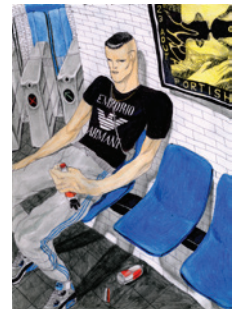

David Rappeneau

Untitled (2014)

Acrylic, ballpoint pen, pencil, charcoal pencil on paper
27,9 x 14,6 cm

Courtesy of the artist and Queer Thoughts, New York.