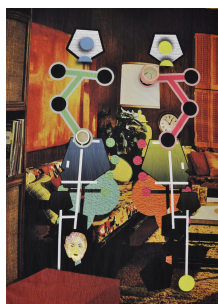

## Crèveœur

Ad Minoliti  
*Queer Deco (# 1)*, 2016  
Print on canvas  
140 × 100 cm

Ad Minoliti  
*Queer Deco (# 6)*, 2016  
Print on canvas  
140 × 100 cm

Ad Minoliti in collaboration with Ana Rita Gendrot  
*Picnic #1*, 2016  
Print on fabric and ceramics  
136 x 27 x 96 cm