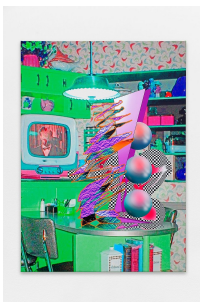

## Crève-cœur

Ad Minoliti  
*Queer Deco (# 3)*, 2016  
Unique print on canvas  
140 × 100 cm

Ad Minoliti  
*Queer Deco (# 7)*, 2016  
Print on canvas  
140 × 100 cm

Ad Minoliti  
*Queer Deco (# 5)*, 2016  
Unique print on canvas  
140 × 100 cm