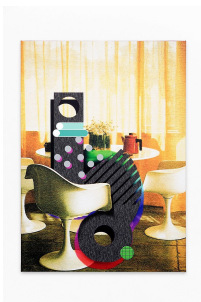

## Crève-cœur

Ad Minoliti  
*Play Home # 5*, 2016  
Acrylic on canvas  
145 × 105 cm

Ad Minoliti  
*Play Home # 6*, 2016  
Acrylic on canvas  
145 × 105 cm

Ad Minoliti  
*Play Home # 7*, 2016  
Acrylic on canvas  
145 × 105 cm