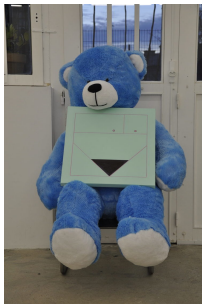

Crève-cœur

Ad Minoliti

Tierna #1, 2016

Acrylic on canvas over teddy bear over acrylic and metal chair

130 × 70 × 120 cm (painting : 50 × 50 cm)