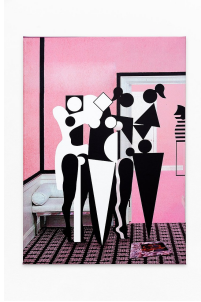

Crèveœur

Ad Minoliti
Queer Deco (# 1), 2016
Print on canvas
140 × 100 cm