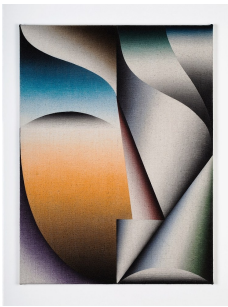

Crèveœur

Florian & Michael Quistrebert
Melancholia

For exhibition views:

Florian & Michael Quistrebert, *Melancholia*, 2021, Crèveœur, Paris.

© Margot Montigny

Courtesy of the artists and Crèveœur, Paris.

For works:

Florian & Michael Quistrebert

MOUNT XI, 2020

Sprayed ink on burlap

160 × 120 cm

© Margot Montigny

Courtesy of the artists and Crèveœur, Paris.

Florian & Michael Quistrebert

MOUNT X, 2020

© Margot Montigny

Courtesy of the artists and Crèveœur, Paris.

Florian & Michael Quistrebert

Melancholia V, 2020

Sprayed ink on burlap

81 × 60 cm

© Margot Montigny

Courtesy of the artists and Crèveœur, Paris.

Crèvecœur

Florian & Michael Quistrebert
Fire Scape, 2020
Sprayed ink on burlap
200 × 300 cm
© Margot Montigny
Courtesy of the artists and Crèvecœur, Paris.

Florian & Michael Quistrebert
Water Fall, 2020
Sprayed ink on burlap
200 × 300 cm
© Margot Montigny
Courtesy of the artists and Crèvecœur, Paris.