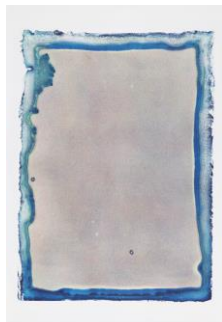

Hanako Murakami
"ANTICAMERA (OF THE EYE) #F3", 2016
Fresson print
59.8 x 44.2 cm
Unique
Framed