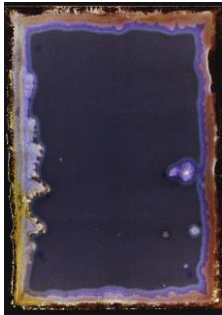

Dates: April 9 – May 7, 2016

Location: Taka Ishii Gallery

Hanako Murakami
"ANTICAMERA (OF THE EYE) #P1", 2016
Silver print by enlarger
175 x 123 cm
Unique
Framed

Hanako Murakami
"ANTICAMERA (OF THE EYE) #P2", 2016
Silver print by enlarger
175 x 123 cm
Unique
Framed

Hanako Murakami
"ANTICAMERA (OF THE EYE) #P3", 2016
Silver print by enlarger
175 x 123 cm
Unique
Framed

Hanako Murakami
"ANTICAMERA (OF THE EYE) #P4", 2016
Silver print by enlarger
175 x 123 cm
Unique
Framed

Hanako Murakami
"ANTICAMERA (OF THE EYE) #F3", 2016
Fresson print
59.8 x 44.2 cm
Unique
Framed

Hanako Murakami
"ANTICAMERA (OF THE EYE) #F4", 2016
Fresson print
59.8 x 44.2 cm
Unique
Framed

Hanako Murakami
"APPARITION (OF THE SUN)", 2015
Daguerreotype
Frame size: 18 x 16 x 2.7 cm (each)
Unique
Set of 4
Framed

Hanako Murakami
"ANTICAMERA (OF THE EYE) #S1", circa 1920
Wrapping paper of the Autochrome plate
21.5 x 16 cm
Unique
N.F.S.

Hanako Murakami
"ANTICAMERA (OF THE EYE) #X", 2016
Colored filter on window
Dimension variables
Unique
N.F.S.