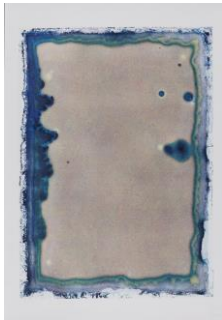

Hanako Murakami
"ANTICAMERA (OF THE EYE) #F1", 2016
Fresson print
59.8 x 44.2 cm
Unique
Framed