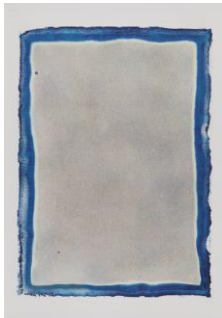

Hanako Murakami
"ANTICAMERA (OF THE EYE) #F2", 2016
Fresson print
59.8 x 44.2 cm
Unique
Framed