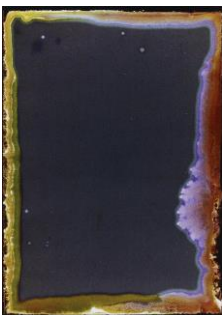

Hanako Murakami
"ANTICAMERA (OF THE EYE) #P3", 2016
Silver print by enlarger
175 x 123 cm
Unique
Framed

Hanako Murakami
"ANTICAMERA (OF THE EYE) #P4", 2016
Silver print by enlarger
175 x 123 cm
Unique
Framed