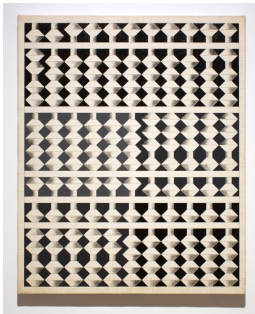

Yoshio Sekine  
List of Works

*Darkness (Unreality)*, 1957

Oil on canvas

28 47/64 x 24 9/64 inches (73 x 61.3 cm)

Framed

*No. 43*, 1965

Oil on canvas

51 3/16 x 63 57/64 inches (130 x 162.3 cm)

Framed

*No. 115*, 1966

Oil on canvas

64 1/64 x 51 29/64 inches (162.6 x 130.7 cm)

Framed

*No. 317, 1973*  
Oil on canvas  
35 25/32 x 46 1/16 inches (90.9 x 117 cm)

*No. 403, 1975*  
Oil on canvas  
25 19/32 x 20 55/64 inches (65 x 53 cm)

*Work #586, 1985*  
Acrylic, gold leaf on canvas  
63 25/32 x 51 1/2 inches (162 x 130.8 cm)