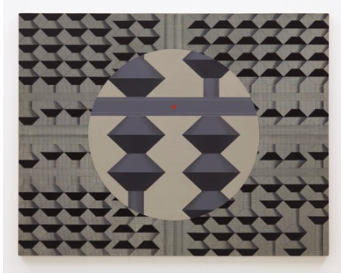

Yoshio Sekine  
List of Works

*Darkness (Unreality)*, 1957

Oil on canvas

28 47/64 x 24 9/64 inches (73 x 61.3 cm)

Framed

*No. 43*, 1965

Oil on canvas

51 3/16 x 63 57/64 inches (130 x 162.3 cm)

Framed

*No. 115*, 1966

Oil on canvas

64 1/64 x 51 29/64 inches (162.6 x 130.7 cm)

Framed

*No. 317, 1973*  
Oil on canvas  
35 25/32 x 46 1/16 inches (90.9 x 117 cm)

*No. 403, 1975*  
Oil on canvas  
25 19/32 x 20 55/64 inches (65 x 53 cm)

*Work #586, 1985*  
Acrylic, gold leaf on canvas  
63 25/32 x 51 1/2 inches (162 x 130.8 cm)