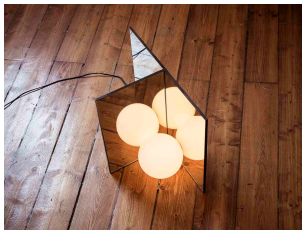

Sep 26 - Oct 28, 2017

Taka Ishii Gallery Tokyo viewing room

“Mobile Chandelier 3”, 2008

Black patinated brass, mouth blown opaline spheres

230 x 90 x 15 cm

(MA_08_MC3)

General Illuminations “Captive”, 2014

Black patinated brass framed mirror, mouth blown opaline glass,
black braided flex, inline switch

23.6 x 46 x 36.2 cm

Edition of 12

(MA_14_GI_Captive)

General Illuminations “Nudge”, 2014

Black patinated brass framed mirror, mouth blown opaline glass,
black braided flex, inline switch

36.2 x 46 x 15.8 cm

Edition of 12

(MA_14_GI_Nudge)

General Illuminations “Biri Biri”, 2014
Satin brass, mouth blown opaline glass
Ø15 cm each
Edition of 8

(MA_14_GL_BB)

“Tip of the Tongue”, 2013
Polished brass, mouth blown opaline sphere
Black braided flex, inline switch
20 x 27.5 x 30 cm