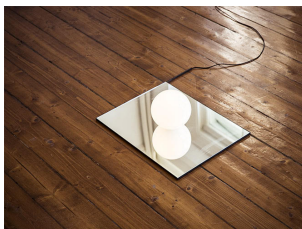

Sep 26 - Oct 28, 2017

Taka Ishii Gallery Tokyo viewing room

“Mobile Chandelier 3”, 2008

Black patinated brass, mouth blown opaline spheres

230 x 90 x 15 cm

(MA_08_MC3)

General Illuminations “Captive”, 2014

Black patinated brass framed mirror, mouth blown opaline glass,
black braided flex, inline switch

23.6 x 46 x 36.2 cm

Edition of 12

(MA_14_GI_Captive)

General Illuminations “Nudge”, 2014

Black patinated brass framed mirror, mouth blown opaline glass,
black braided flex, inline switch

36.2 x 46 x 15.8 cm