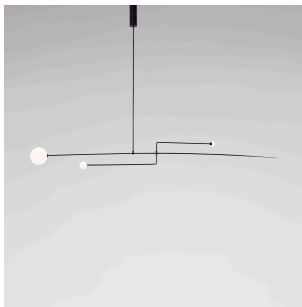

Sep 26 - Oct 28, 2017

Taka Ishii Gallery Tokyo viewing room

“Mobile Chandelier 3”, 2008

Black patinated brass, mouth blown opaline spheres

230 x 90 x 15 cm

(MA_08_MC3)

General Illuminations “Captive”, 2014

Black patinated brass framed mirror, mouth blown opaline glass,
black braided flex, inline switch

23.6 x 46 x 36.2 cm

Edition of 12

(MA_14_GI_Captive)

General Illuminations “Nudge”, 2014

Black patinated brass framed mirror, mouth blown opaline glass,
black braided flex, inline switch

36.2 x 46 x 15.8 cm

Edition of 12

(MA_14_GI_Nudge)

General Illuminations “Biri Biri”, 2014
Satin brass, mouth blown opaline glass
Ø15 cm each
Edition of 8

(MA_14_GL_BB)

“Tip of the Tongue”, 2013
Polished brass, mouth blown opaline sphere
Black braided flex, inline switch
20 x 27.5 x 30 cm