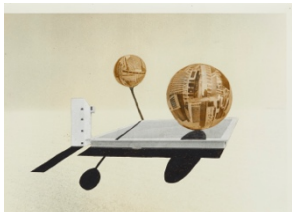

### List of works

"Title unknown", ca. 1935  
Gelatin silver print  
Image & paper size: 23.3 x 30 cm (9 11/64 x 11 13/16 inches)  
Framed

"Title unknown", 1939  
Gelatin silver print  
Image & paper size: 28.9 x 23.3 cm (11 3/8 x 9 11/64 inches)  
Framed