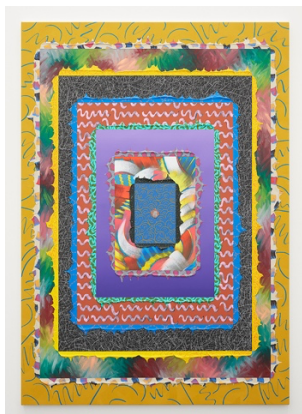

71 x 50 in

180.3 x 127 cm

(AO-P20-02)

Alex Olson

Zigzag, 2020

Oil and modeling paste on canvas

24 x 18 in

61 x 45.7 cm

71 x 50 in

180.3 x 127 cm

(AO-P20-05)

Alex Olson

Cover, 2020

Oil and modeling paste on canvas

71 x 50 in

180.3 x 127 cm

Gallery 2

Alex Olson

Nest, 2020

Oil and modeling paste on canvas

71 x 50 in

180.3 x 127 cm

(AO-P20-10)

Alex Olson