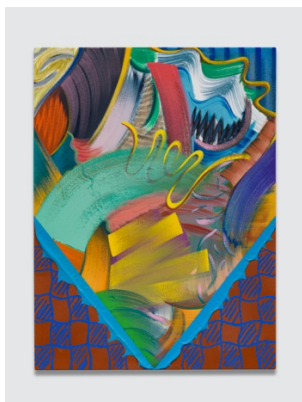

71 x 50 in

180.3 x 127 cm

(AO-P20-02)

Alex Olson

Zigzag, 2020

Oil and modeling paste on canvas

24 x 18 in

61 x 45.7 cm

Gallery 2

Alex Olson

Nest, 2020

Oil and modeling paste on canvas

71 x 50 in

180.3 x 127 cm

(AO-P20-10)

Alex Olson