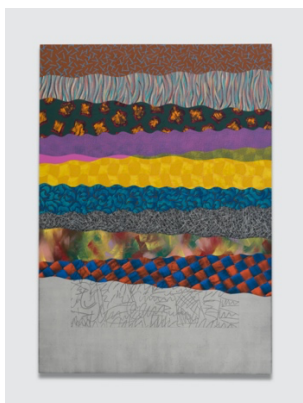

71 x 50 in

180.3 x 127 cm

(AO-P20-02)

Alex Olson

Zigzag, 2020

Oil and modeling paste on canvas

24 x 18 in

61 x 45.7 cm

71 x 50 in

180.3 x 127 cm

(AO-P20-05)

Alex Olson

Cover, 2020

Oil and modeling paste on canvas

71 x 50 in

180.3 x 127 cm