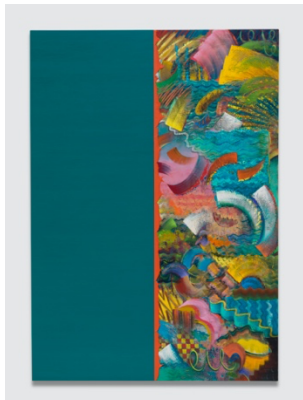

ALTMAN SIEGEL

1150 25TH ST. SAN FRANCISCO, CA 94107

tel: 415.576.9300 / fax: 415.373.4471

www.altmansiegel.com

Alex Olson

Before, 2020

Oil and modeling paste on canvas

71 x 50 in

180.3 x 127 cm

(AO-P20-05)