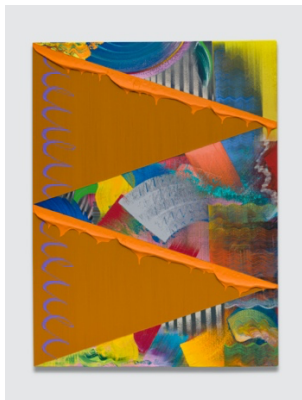

Point, 2020

Oil and modeling paste on canvas

75 x 53 in

190.5 x 134.6 cm

(AO-P20-01)

Alex Olson

Other Logics, 2020

Oil and modeling paste on canvas

71 x 50 in

180.3 x 127 cm

(AO-P20-02)

Alex Olson

Zigzag, 2020

Oil and modeling paste on canvas

24 x 18 in

61 x 45.7 cm