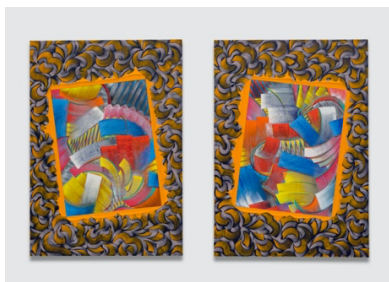

71 x 50 in

180.3 x 127 cm

(AO-P20-05)

Alex Olson

Cover, 2020

Oil and modeling paste on canvas

71 x 50 in

180.3 x 127 cm

(AO-P20-06)

Alex Olson

Performers, 2020

Oil and modeling paste on canvas

Diptych

41 x 29 in/ ea.

104.1 x 73.7 cm/ ea.

(AO-P20-07)