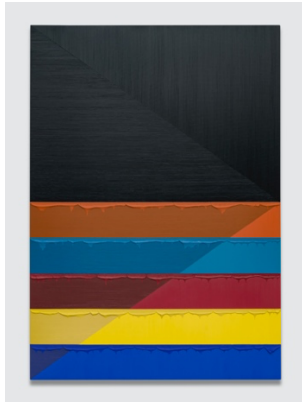

ALTMAN SIEGEL

1150 25TH ST. SAN FRANCISCO, CA 94107

tel: 415.576.9300 / fax: 415.373.4471

www.altmansiegel.com

Alex Olson
A Platypus Glows Under Blacklight
January 21– February 20, 2021

Gallery 1

Alex Olson

Point, 2020

Oil and modeling paste on canvas

75 x 53 in

190.5 x 134.6 cm

(AO-P20-01)