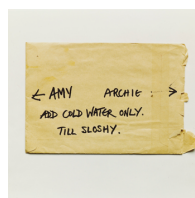

Notes from Jo

colour photograph

image: 16.5 x 16.5 cm - 6 1/2 x 6 1/2 inches

paper: 25.5 x 20.3 cm - 10 x 8 inches

1991-94