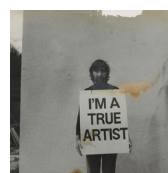

typewritten sheet  
33 x 20.3 cm - 13 x 8 inches  
1970

*Liverpool Beach Burial*

silver gelatin print  
26 x 38 cm - 10 1/4 x 15 inches  
1968

*untitled (study)*

silver gelatin print  
image: 8 x 8 cm – 3 1/8 x 3 3/8 inches  
paper: 8.5 x 9 cm – 3 4/8 x 3 6/8 inches  
pre 1972