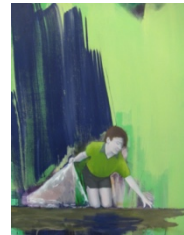

list of works

**THOMAS EGGERER**

**3 March – 8 April 2012**

ground floor, clockwise from left:

*The Collector*

acrylic and oil on linen  
99.1 x 81.3 cm - 39 x 32 inches  
2012

*Yellow Harvest*

acrylic, oil and carbon on canvas  
200.7 x 228.6 cm - 79 x 90 inches  
2012