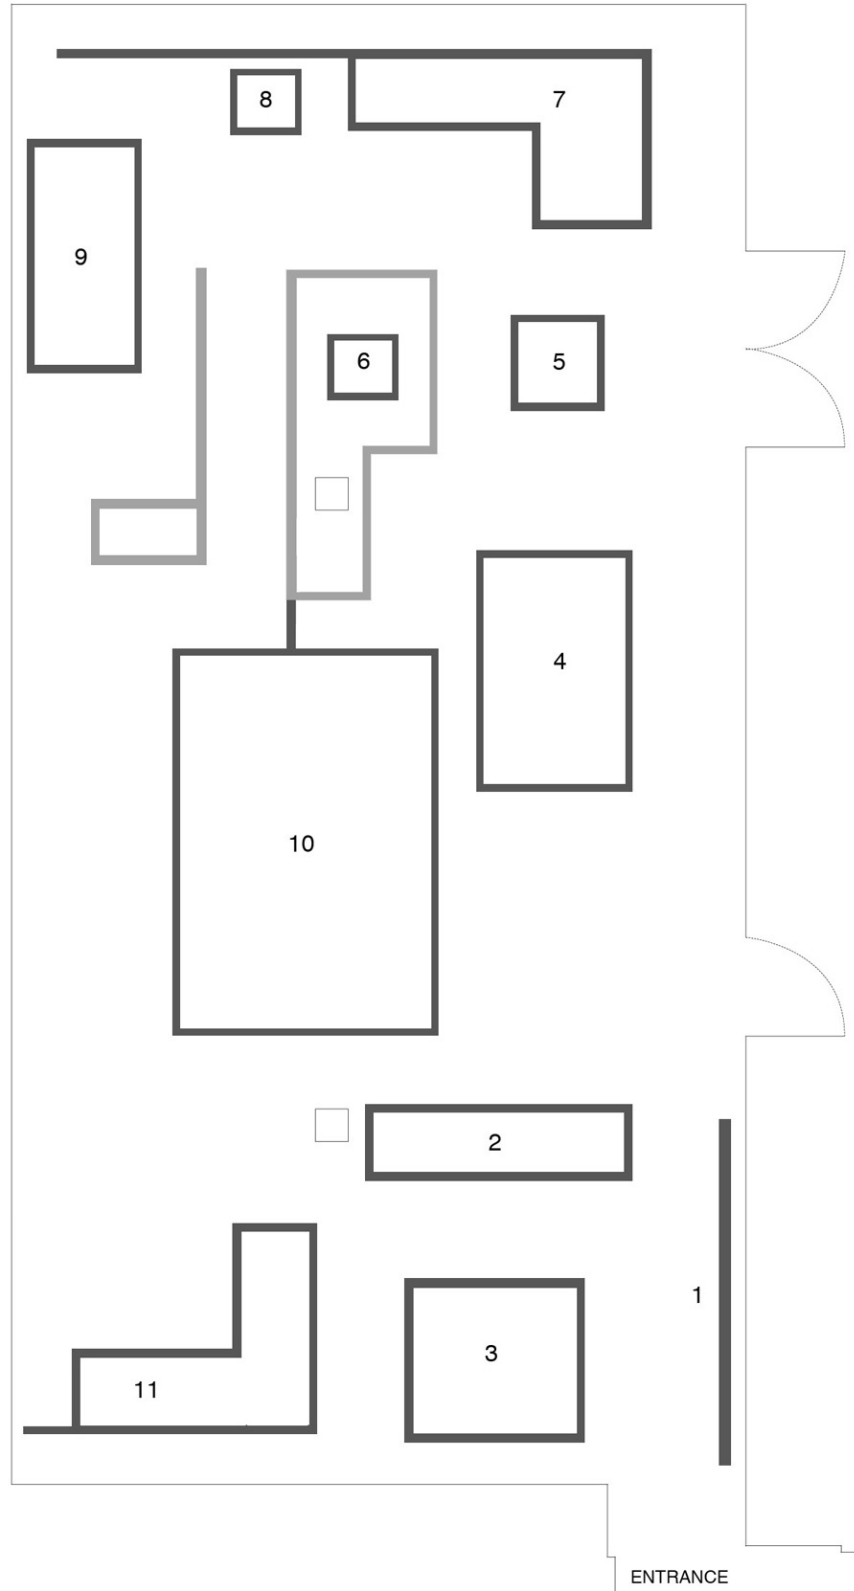

4.

*Workers Table*

plasterboard and wood and mixed media  
320 x 244 x 150 cm - 126 x 96 1/8 x 59 inches  
2013-14

5.

*I hate my father*

plasterboard and wood and mixed media  
280 x 74 x 92 cm - 110 1/4 x 29 1/8 x 36 1/4  
inches  
2013-14

8.

*Carousel*

colour copy on board and mixed media  
92 x 68 x 64 cm - 36 1/4 x 26 3/4 x 25 1/4  
inches  
2013-14

9.

*Helmond Hollywood*

colour copies on wood, works on paper on wood  
and mixed media  
126 x 192 x 137 cm - 49 5/8 x 75 5/8 x 53 7/8  
inches  
2013-14

10.

*House of Guilt*

colour copies on wood, glass and mixed media  
271 x 252 x 356 cm - 106 3/4 x 99 1/4 x 140 1/8  
inches  
2013-14

11.

*Private View*

11 works on paper on plasterboard and wood,  
2 colour copy on wood works and mixed media  
280 x 176 x 270 cm - 110 1/4 x 69 1/4 x 106 1/4  
inches  
2013-14

ground floor plan:

first floor (from the left) :

*Untitled*

mixed media on paper

150 x 400 cm - 59 x 157 1/2 inches

2013

*Stephan*

photocopies on board and wood