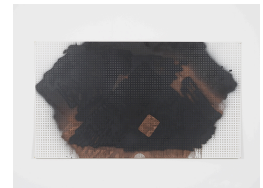

list of works

MICHAEL KREBBER

5 September — 23 October 2015

ground floor, from left:

MP-KREBM-00087, 2015
acrylic on canvas
200 x 150 cm
78 3/4 x 59 1/8 inches

MP-KREBM-00088, 2015
acrylic on canvas
200 x 150 cm
78 3/4 x 59 1/8 inches

MP-KREBM-00090, 2015
acrylic on canvas
160 x 120 cm
63 x 47 1/4 inches

MP-KREBM-00089, 2015
acrylic on canvas
200 x 150 cm
78 3/4 x 59 1/8 inches

first floor, room 1, from left:

MP-KREBM-00092, 2015
acrylic on canvas
105 x 80 cm
41 3/8 x 31 1/2 inches

MP-KREBM-00091, 2015
acrylic on canvas
105 x 80 cm
41 3/8 x 31 1/2 inches

MP-KREBM-00095, 2013
lochplatte
100 x 177 cm
39 3/8 x 69 3/4 inches

MP-KREBM-00093, 2015
acrylic on canvas
60 x 50 cm
23 5/8 x 19 3/4 inches