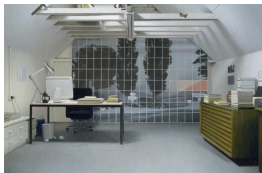

MAUREEN PALEY.

list of works

ANDREW GRASSIE

**ground floor gallery
(clockwise)**

Studio Proposal 1, 2017
egg tempera on paper on board
framed: 24.3 x 30.7 cm
9 5/8 x 12 1/8 inches

Studio Proposal 2, 2017
egg tempera on paper on board
framed: 24.3 x 30.7 cm
9 5/8 x 12 1/8 inches

Studio Proposal 4, 2017
egg tempera on paper on board
framed: 24.3 x 30.7 cm
9 5/8 x 12 1/8 inches

Studio Proposal 5, 2017
egg tempera on paper on board
framed: 24.3 x 30.7 cm
9 5/8 x 12 1/8 inches

Studio Proposal 3, 2017
egg tempera on paper on board
framed: 24.3 x 30.7 cm
9 5/8 x 12 1/8 inches