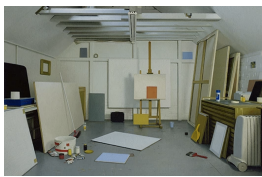

MAUREEN PALEY.

list of works

ANDREW GRASSIE

**ground floor gallery
(clockwise)**

Studio Proposal 1, 2017
egg tempera on paper on board
framed: 24.3 x 30.7 cm
9 5/8 x 12 1/8 inches

Studio Proposal 2, 2017
egg tempera on paper on board
framed: 24.3 x 30.7 cm
9 5/8 x 12 1/8 inches