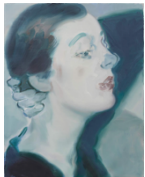

MORENA DI LUNA

list of works

KAYE DONACHIE

Like this. Before. Like waves

24 March – 17 June 2018

Gallery 1 (clockwise)

The eclipse that settled
oil on linen
55.5 x 40.5 cm
2018

Eternity for now
oil on linen
51 x 40.6 cm
2018