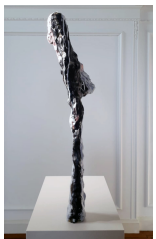

MORENA DI LUNA

list of works

REBECCA WARREN

souls

1 June – 8 September 2019

Gallery 1 (clockwise)

Bonjour Tristesse II
hand-painted bronze on painted MDF plinth
bronze: 70 x 19 x 50 cm
27 1/2 x 7 1/2 x 19 3/4 inches
plinth: 103 x 30.5 x 48.5 cm
40 1/2 x 12 1/8 x 19 1/8 inches
2019

Bonjour Tristesse I
hand-painted bronze on painted MDF plinth
bronze: 70 x 60 x 45 cm
27 1/2 x 23 5/8 x 17 3/4 inches
plinth: 103 x 25.5 x 48.5 cm
40 1/2 x 10 1/8 x 19 1/8 inches
2019

*The inscrutable passage of an alien or
godly intelligence*
mixed media on plywood
30 x 43 x 8 cm
11 3/4 x 16 7/8 x 3 1/8 inches
2019

soul III
hand-painted bronze and pom-pom
180 x 28 x 24 cm
70 7/8 x 11 1/8 x 9 1/2 inches
2013-19

The deep
mixed media on MDF
32 x 42 x 11 cm
12 5/8 x 16 1/2 x 4 3/8 inches
(MP-WARRR-00815)
2019

soul I
hand-painted bronze
228 x 45 x 50 cm
89 3/4 x 17 3/4 x 19 3/4 inches
2013-19