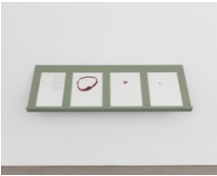

MAUREEN PALEY.

list of works

LAWRENCE ABU HAMDAN

gallery 1

Once Removed, 2019
HD video, colour, sound
28 minutes

gallery 2

For the Otherwise Unaccounted (shelf a), 2020
3 thermographic prints and text panel on shelf
shelf: 30 x 150 x 52 cm, 11 3/4 x 59 1/8 x 20 1/2 inches
prints: 42 x 29.7 cm, 16 1/2 x 11 3/4 inches
text panel: 42 x 24 cm, 16 1/2 x 9 1/2 inches

For the Otherwise Unaccounted (shelf d), 2020
4 thermographic prints and text panel on shelf
shelf: 30 x 182 x 52 cm, 11 3/4 x 71 5/8 x 20 1/2 inches
prints: 42 x 29.7 cm, 16 1/2 x 11 3/4 inches
text panel: 42 x 24 cm, 16 1/2 x 9 1/2 inches

For the Otherwise Unaccounted (shelf b), 2020
6 thermographic prints with text panel on shelf
shelf: 30 x 263 x 52 cm, 11 3/4 x 103 1/2 x 20 1/2 inches
prints: 42 x 29.7 cm, 16 1/2 x 11 3/4 inches
text panel: 42 x 24 cm, 16 1/2 x 9 1/2 inches