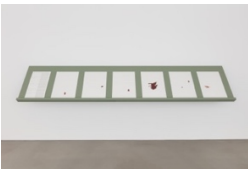

MAUREEN PALEY.

list of works

LAWRENCE ABU HAMDAN

gallery 1

Once Removed, 2019
HD video, colour, sound
28 minutes

gallery 2

For the Otherwise Unaccounted (shelf a), 2020
3 thermographic prints and text panel on shelf
shelf: 30 x 150 x 52 cm, 11 3/4 x 59 1/8 x 20 1/2 inches
prints: 42 x 29.7 cm, 16 1/2 x 11 3/4 inches
text panel: 42 x 24 cm, 16 1/2 x 9 1/2 inches

For the Otherwise Unaccounted (shelf d), 2020
4 thermographic prints and text panel on shelf
shelf: 30 x 182 x 52 cm, 11 3/4 x 71 5/8 x 20 1/2 inches
prints: 42 x 29.7 cm, 16 1/2 x 11 3/4 inches
text panel: 42 x 24 cm, 16 1/2 x 9 1/2 inches

For the Otherwise Unaccounted (shelf b), 2020
6 thermographic prints with text panel on shelf
shelf: 30 x 263 x 52 cm, 11 3/4 x 103 1/2 x 20 1/2 inches
prints: 42 x 29.7 cm, 16 1/2 x 11 3/4 inches
text panel: 42 x 24 cm, 16 1/2 x 9 1/2 inches