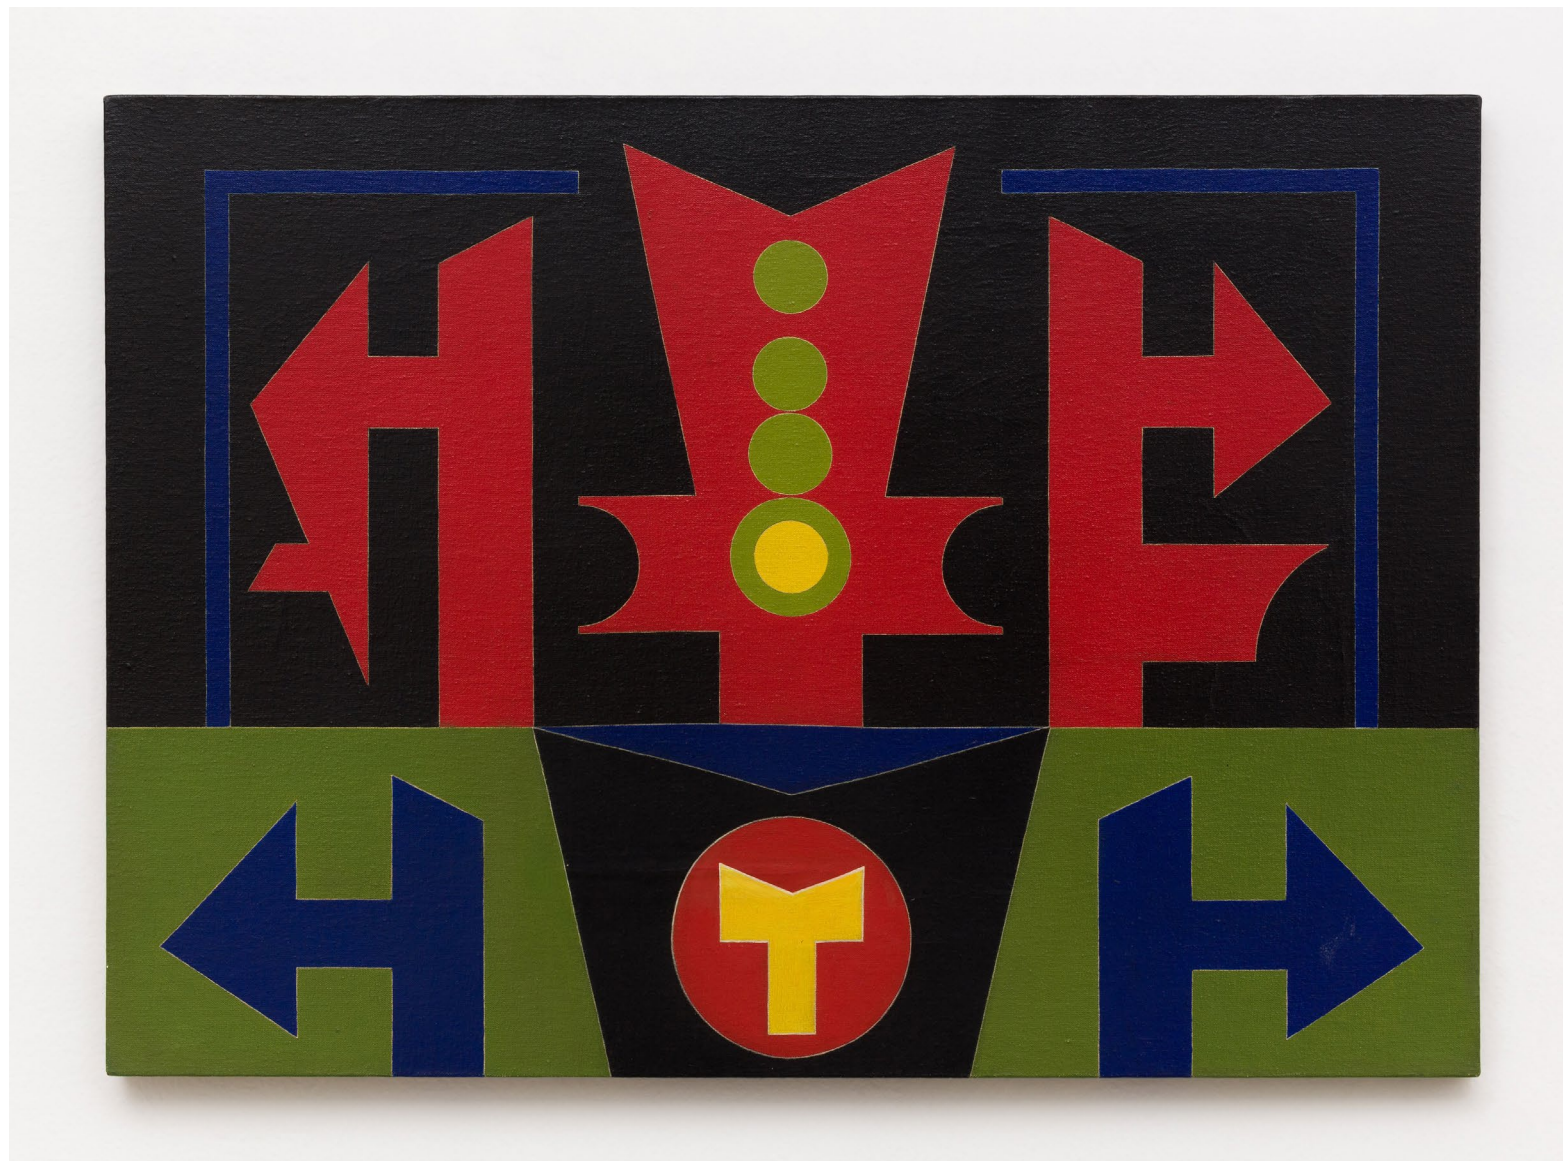

The approach

Rubem Valentim

11 January – 16 February 2020

Rubem Valentim
Emblema 1987, 1987
Acrylic on canvas
70 x 50 cm | 27 1/2 x 19 5/8 in.

Rubem Valentim

Objeto emblemático, 1985

Acrylic on canvas

35 x 50 cm | 13 3/4 x 19 5/8 in.

Rubem Valentim

Untitled - E 24, 1980

Painted wood

72 x 20 x 20 cm | 28 1/4 x 7 3/4 x 7 3/4 in.

Rubem Valentim

Emblema, 1989-1990

Acrylic on canvas

50 x 70 cm | 19 5/8 x 27 1/2 in.

Rubem Valentim
Emblema - 85, 1985
Acrylic on canvas
50 x 35 cm | 19 5/8 x 13 3/4 in.

Rubem Valentim
Emblema 1986, 1986
Acrylic on canvas
50 x 35 cm | 19 5/8 x 13 3/4 in.

Rubem Valentim

Variação I - 87, 1987