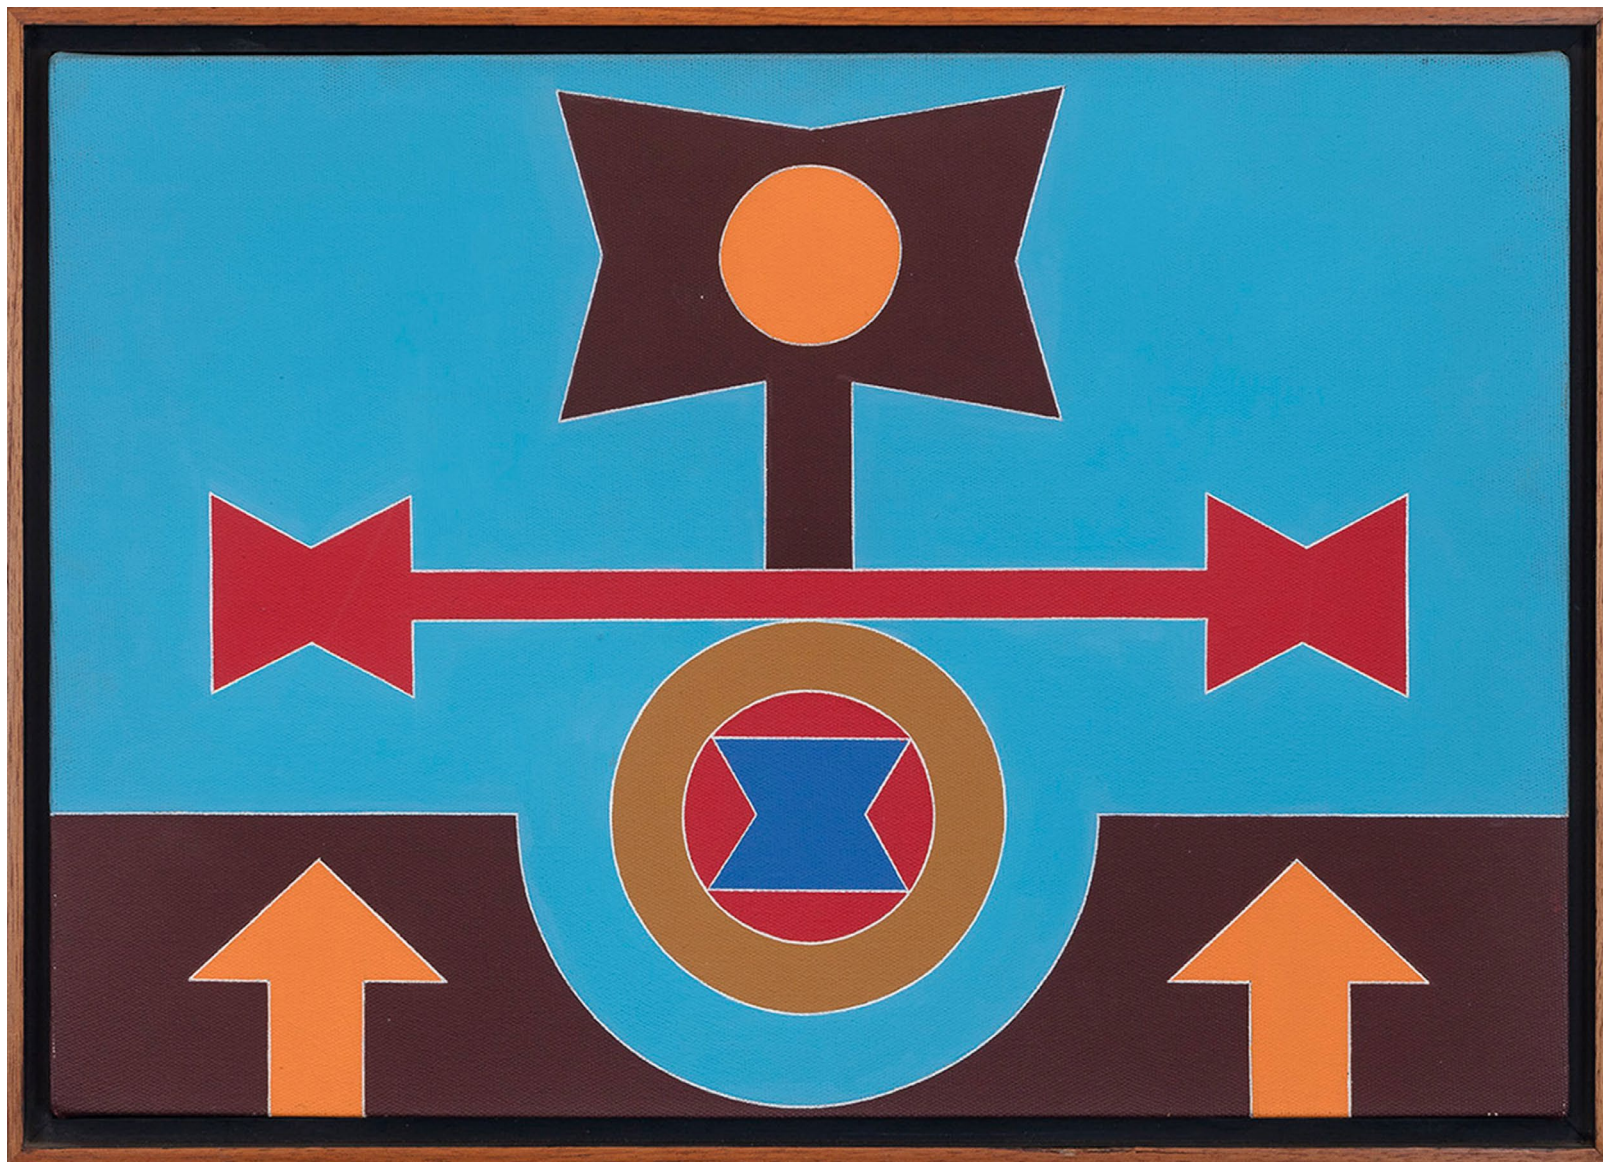

The approach

Rubem Valentim

11 January – 16 February 2020

Rubem Valentim
Emblema 1987, 1987
Acrylic on canvas
70 x 50 cm | 27 1/2 x 19 5/8 in.

Rubem Valentim

Objeto emblemático, 1985

Acrylic on canvas

35 x 50 cm | 13 3/4 x 19 5/8 in.

Rubem Valentim

Untitled - E 24, 1980

Painted wood

72 x 20 x 20 cm | 28 1/4 x 7 3/4 x 7 3/4 in.

Rubem Valentim

Emblema, 1989-1990

Acrylic on canvas

50 x 70 cm | 19 5/8 x 27 1/2 in.

Rubem Valentim
Emblema - 85, 1985
Acrylic on canvas
50 x 35 cm | 19 5/8 x 13 3/4 in.

Rubem Valentim
Emblema 1986, 1986
Acrylic on canvas
50 x 35 cm | 19 5/8 x 13 3/4 in.

Rubem Valentim

Variação I - 87, 1987

Acrylic on canvas

35 x 50 cm | 13 3/4 x 19 5/8 in.

Rubem Valentim
Emblema 1983, 1983
Acrylic on canvas
50 x 35 cm | 19 5/8 x 13 3/4 in.

Rubem Valentim

Objeto Místico, 1972

Painted wood

26 x 21 cm, 7 x 21 cm | 10 1/4 x 8 1/4 in, 2 3/4 x 8 1/4 in