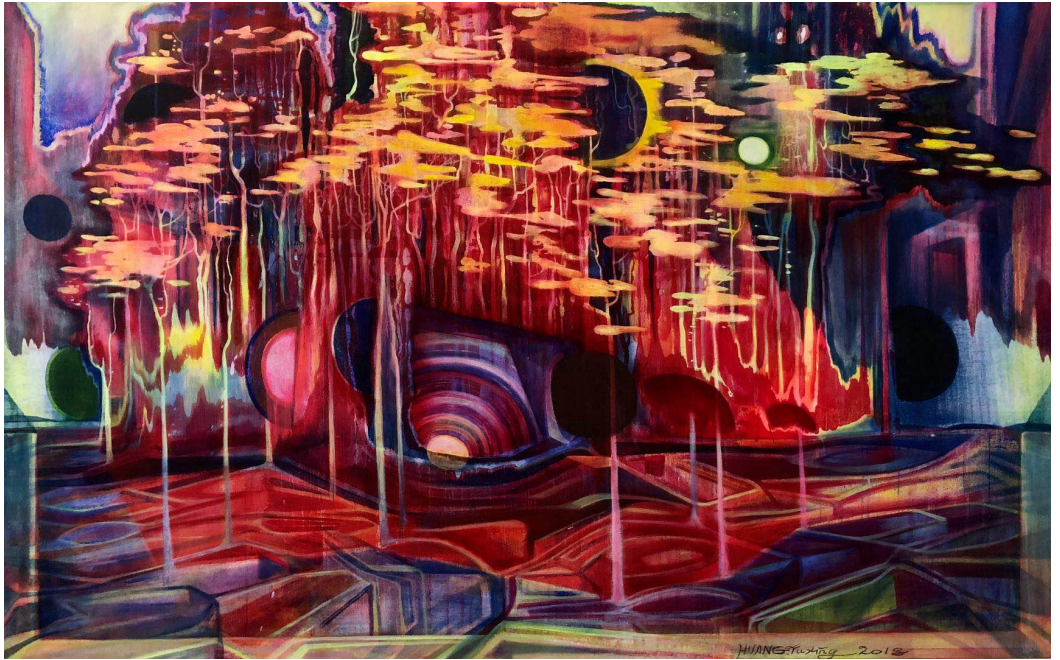

日落观礼台 *Sunsetting Ceremonial Stand*, 2018,
布面油画 Oil on canvas ,
230 x 145 cm