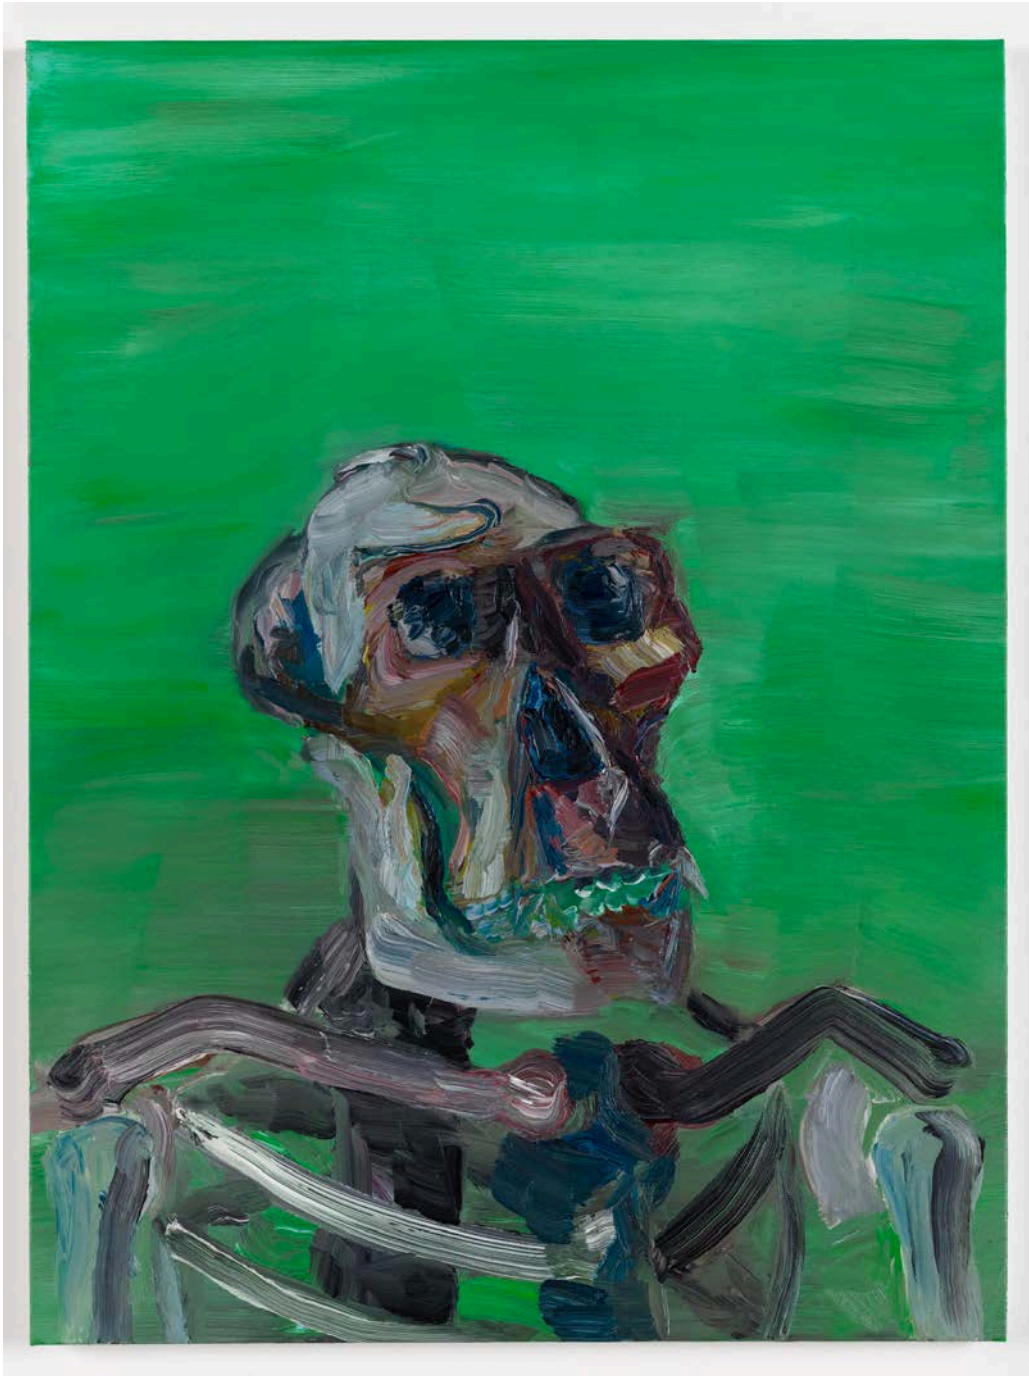

Luc Ming Yan

Raise dead - The water lilies

2018

Huile sur toile

80 x 60cm