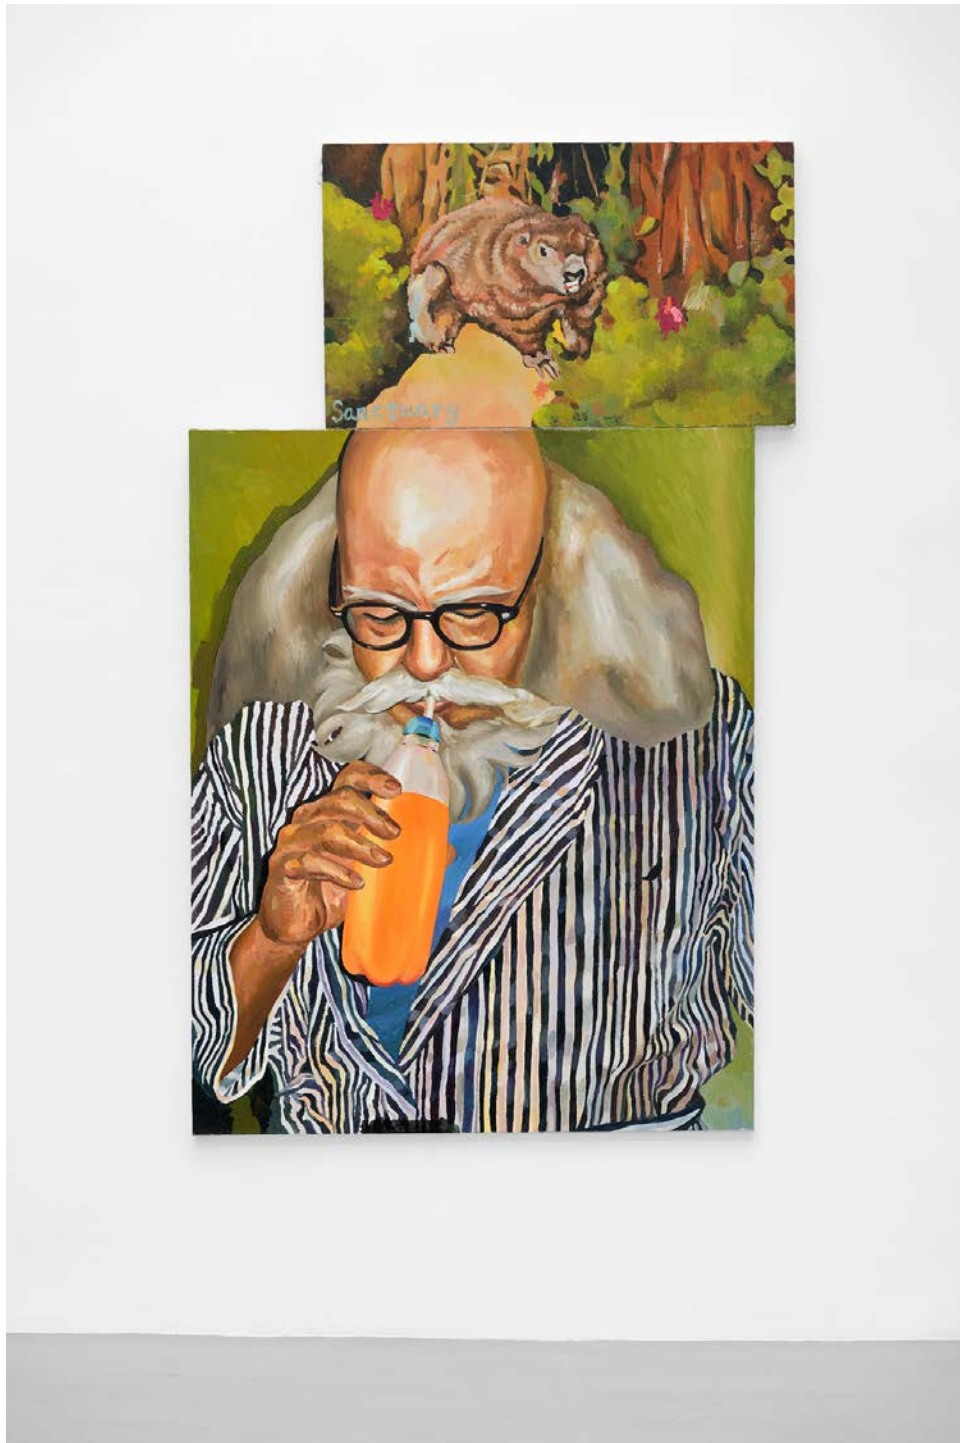

Geng Yini

Sanctuary#1
2017
Oil on canvas
150 × 120 cm
100 x 60 cm