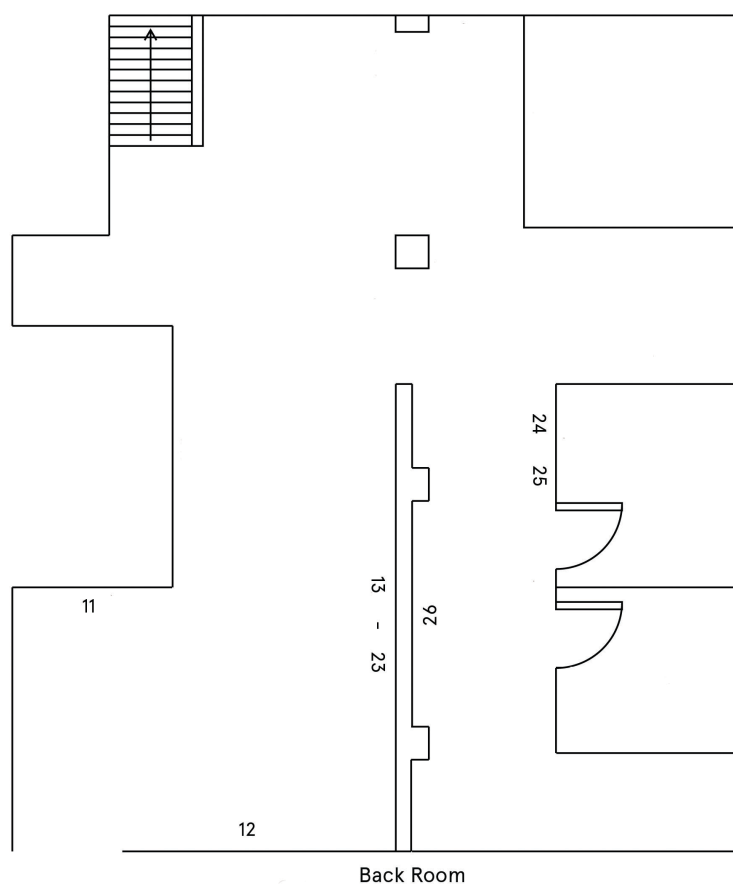

6. *Scene IV*, 2016
Acrylic on canvas
44 x 60 inches / 112 x 152.4 cm

JESSICA SILVERMAN GALLERY

7. *Magazine*, 2016
Acrylic on canvas
24 x 32 inches / 61 x 81.3 cm

8. *The End XXIII*, 2016
Acrylic on canvas
54 x 72 inches / 137.2 x 183 cm

9. *An L Butler Picture II*, 2015
Acrylic on canvas
24 x 30 inches / 61 x 76.2 cm

10. *Notebook*, 2016
Acrylic on canvas
16 x 20 inches / 40.2 x 50.8 cm

11. *The End XX*, 2015
Acrylic on canvas
24 x 30 inches / 61 x 76.2 cm

12. *Scene III*, 2015
Acrylic on canvas
Diptych; total 24 x 68 inches / 61 x 172.7 cm

Top row, left to right

13. *Nude from Life, October 2014*, 2014
Graphite and watercolor on paper
15 x 20 inches / 38.1 x 50.8 cm