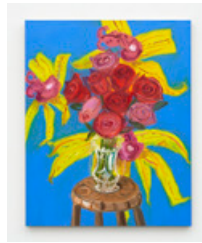

Little Roses (on Blue with Orchids, after Buffet), 2021, 2021
Oil on linen
40 × 30 inches; 101.6 × 76.2 cm