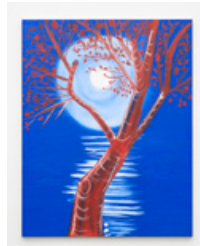

Karma

Ann Craven:

Animals Birds Flowers Moons

March 18-May 1, 2021

188 East 2nd Street

Window

Portrait of Two Cardinals (after Pica-bia), 2021, 2021
Oil on canvas
84 × 72 inches; 213.4 × 182.9 cm

Big Moon (After Pink Full Moon over Quiet Water), 2021, 2021
Oil on canvas
84 × 72 inches; 213.4 × 182.9 cm

Main Gallery

Horses Three (on Blue, with Orchids), 2021, 2021
Oil on canvas
84 × 72 inches; 213.4 × 182.9 cm

Bear (Climbing Trees and Mountain Sides), 2021, 2021
Oil on linen
84 × 72 inches; 213.4 × 182.9 cm

Big Peacock, Again, 2020, 2020
Oil on linen
84 × 72 inches; 213 × 183 cm

Roses (on Blue with Orchids, after Buffet), 2021, 2021
Oil on canvas
84 × 72 inches; 213.4 × 182.9 cm

Big Moon (After Red Trees, Full Moon), 2021, 2021
Oil on canvas
84 × 72 inches; 213.4 × 182.9 cm