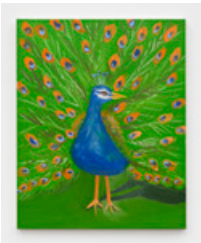

Moon (After Red Tree, Red Sky Behind), 2021, 2021
Oil on canvas
84 × 72 inches; 213.4 × 182.9 cm

Woodpecker (and the Moon), 2021, 2021
Oil on linen
84 × 72 inches; 213.4 × 182.9 cm

Snowy Owls (after Audubon, Blue Night with Full Moon, Again), 2021, 2021
Oil on linen
84 × 60 inches; 213.4 × 152.4 cm

Back Gallery

172 East 2nd Street

Little Portrait of Two Cardinals (after Picabia), 2021, 2021
Oil on linen
40 × 30 inches; 101.6 × 76.2 cm

Moon (After Pink Full Moon over Quiet Water), 2021, 2021
Oil on linen
40 × 30 inches; 101.6 × 76.2 cm

Horses Three (on Blue, with Orchids, Again), 2021, 2021
Oil on linen
40 × 30 inches; 101.6 × 76.2 cm

Bear (Climbing Trees and Mountain Sides, Again), 2021, 2021
Oil on linen
40 × 30 inches; 101.6 × 76.2 cm