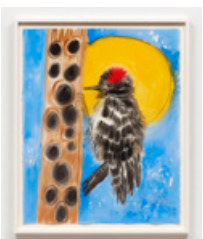

Woodpecker (and the Moon, January 14, 2021), 2021, 2021

Watercolor on Arches paper, 140lb
30 × 22 inches; 76.2 × 55.9 cm
32 × 24 inches; 81.3 × 61 cm (framed)