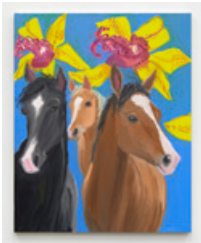

Moon (After Red Tree, Red Sky Behind), 2021, 2021
Oil on canvas
84 × 72 inches; 213.4 × 182.9 cm

Woodpecker (and the Moon), 2021, 2021
Oil on linen
84 × 72 inches; 213.4 × 182.9 cm

Snowy Owls (after Audubon, Blue Night with Full Moon, Again), 2021, 2021
Oil on linen
84 × 60 inches; 213.4 × 152.4 cm

Back Gallery

172 East 2nd Street

Little Portrait of Two Cardinals (after Picabia), 2021, 2021
Oil on linen
40 × 30 inches; 101.6 × 76.2 cm

Moon (After Pink Full Moon over Quiet Water), 2021, 2021
Oil on linen
40 × 30 inches; 101.6 × 76.2 cm

Horses Three (on Blue, with Orchids, Again), 2021, 2021
Oil on linen
40 × 30 inches; 101.6 × 76.2 cm

Bear (Climbing Trees and Mountain Sides, Again), 2021, 2021
Oil on linen
40 × 30 inches; 101.6 × 76.2 cm