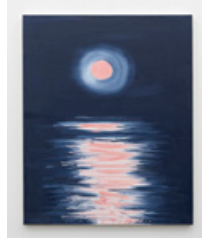

Moon (After Red Tree, Red Sky Behind), 2021, 2021
Oil on canvas
84 × 72 inches; 213.4 × 182.9 cm

Woodpecker (and the Moon), 2021, 2021
Oil on linen
84 × 72 inches; 213.4 × 182.9 cm

Snowy Owls (after Audubon, Blue Night with Full Moon, Again), 2021, 2021
Oil on linen
84 × 60 inches; 213.4 × 152.4 cm

Back Gallery

172 East 2nd Street

Little Portrait of Two Cardinals (after Picabia), 2021, 2021
Oil on linen
40 × 30 inches; 101.6 × 76.2 cm

Moon (After Pink Full Moon over Quiet Water), 2021, 2021
Oil on linen
40 × 30 inches; 101.6 × 76.2 cm