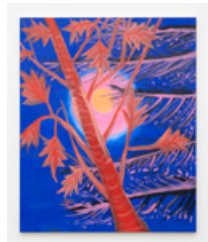

Karma

Ann Craven:

Animals Birds Flowers Moons

March 18-May 1, 2021

188 East 2nd Street

Window

Portrait of Two Cardinals (after Pica-bia), 2021, 2021
Oil on canvas
84 × 72 inches; 213.4 × 182.9 cm

Big Moon (After Pink Full Moon over Quiet Water), 2021, 2021
Oil on canvas
84 × 72 inches; 213.4 × 182.9 cm

Main Gallery

Horses Three (on Blue, with Orchids), 2021, 2021
Oil on canvas
84 × 72 inches; 213.4 × 182.9 cm

Bear (Climbing Trees and Mountain Sides), 2021, 2021
Oil on linen
84 × 72 inches; 213.4 × 182.9 cm

Big Peacock, Again, 2020, 2020
Oil on linen
84 × 72 inches; 213 × 183 cm

Roses (on Blue with Orchids, after Buffet), 2021, 2021
Oil on canvas
84 × 72 inches; 213.4 × 182.9 cm

Big Moon (After Red Trees, Full Moon), 2021, 2021
Oil on canvas
84 × 72 inches; 213.4 × 182.9 cm