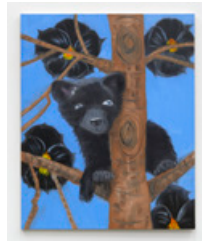

Moon (After Red Tree, Red Sky Behind), 2021, 2021
Oil on canvas
84 × 72 inches; 213.4 × 182.9 cm

Woodpecker (and the Moon), 2021, 2021
Oil on linen
84 × 72 inches; 213.4 × 182.9 cm

Snowy Owls (after Audubon, Blue Night with Full Moon, Again), 2021, 2021
Oil on linen
84 × 60 inches; 213.4 × 152.4 cm

Back Gallery

172 East 2nd Street

Little Portrait of Two Cardinals (after Picabia), 2021, 2021
Oil on linen
40 × 30 inches; 101.6 × 76.2 cm

Moon (After Pink Full Moon over Quiet Water), 2021, 2021
Oil on linen
40 × 30 inches; 101.6 × 76.2 cm

Horses Three (on Blue, with Orchids, Again), 2021, 2021
Oil on linen
40 × 30 inches; 101.6 × 76.2 cm

Bear (Climbing Trees and Mountain Sides, Again), 2021, 2021
Oil on linen
40 × 30 inches; 101.6 × 76.2 cm