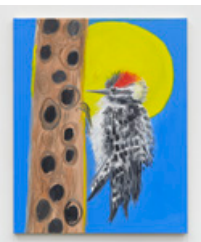

Horses Three (on Blue, with Orchids, Again), 2021, 2021
Oil on linen
40 × 30 inches; 101.6 × 76.2 cm

Bear (Climbing Trees and Mountain Sides, Again), 2021, 2021
Oil on linen
40 × 30 inches; 101.6 × 76.2 cm

Peacock, 2021, 2021
Oil on linen
40 × 30 inches; 101.6 × 76.2 cm

Little Roses (on Blue with Orchids, after Buffet), 2021, 2021
Oil on linen
40 × 30 inches; 101.6 × 76.2 cm

Moon (After Red Trees, Full Moon, Cushing), 2021, 2021
Oil on linen
40 × 30 inches; 101.6 × 76.2 cm

Moon (After Red Tree, Red Sky Behind), 2021, 2021
Oil on linen
40 × 30 inches; 101.6 × 76.2 cm

Little Woodpecker (and the Moon), 2021, 2021
Oil on linen
40 × 30 inches; 101.6 × 76.2 cm

Little Snowy Owls (after Audubon, Blue Night with Full Moon), 2021, 2021
Oil on linen
40 × 30 inches; 101.6 × 76.2 cm