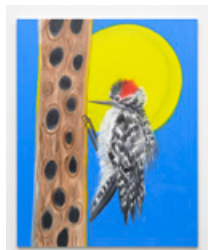

Main Gallery

Horses Three (on Blue, with Orchids), 2021, 2021
Oil on canvas
84 × 72 inches; 213.4 × 182.9 cm

Bear (Climbing Trees and Mountain Sides), 2021, 2021
Oil on linen
84 × 72 inches; 213.4 × 182.9 cm

Big Peacock, Again, 2020, 2020
Oil on linen
84 × 72 inches; 213 × 183 cm

Roses (on Blue with Orchids, after Buffet), 2021, 2021
Oil on canvas
84 × 72 inches; 213.4 × 182.9 cm

Big Moon (After Red Trees, Full Moon), 2021, 2021
Oil on canvas
84 × 72 inches; 213.4 × 182.9 cm

Moon (After Red Tree, Red Sky Behind), 2021, 2021
Oil on canvas
84 × 72 inches; 213.4 × 182.9 cm

Woodpecker (and the Moon), 2021, 2021
Oil on linen
84 × 72 inches; 213.4 × 182.9 cm

Snowy Owls (after Audubon, Blue Night with Full Moon, Again), 2021, 2021
Oil on linen
84 × 60 inches; 213.4 × 152.4 cm