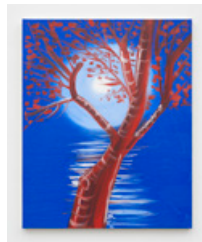

Horses Three (on Blue, with Orchids, Again), 2021, 2021
Oil on linen
40 × 30 inches; 101.6 × 76.2 cm

Bear (Climbing Trees and Mountain Sides, Again), 2021, 2021
Oil on linen
40 × 30 inches; 101.6 × 76.2 cm

Peacock, 2021, 2021
Oil on linen
40 × 30 inches; 101.6 × 76.2 cm

Little Roses (on Blue with Orchids, after Buffet), 2021, 2021
Oil on linen
40 × 30 inches; 101.6 × 76.2 cm

Moon (After Red Trees, Full Moon, Cushing), 2021, 2021
Oil on linen
40 × 30 inches; 101.6 × 76.2 cm