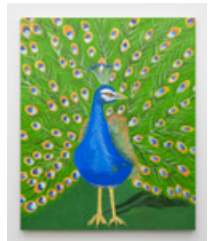

Karma

Ann Craven:

Animals Birds Flowers Moons

March 18-May 1, 2021

188 East 2nd Street

Window

Portrait of Two Cardinals (after Pica-bia), 2021, 2021
Oil on canvas
84 × 72 inches; 213.4 × 182.9 cm

Big Moon (After Pink Full Moon over Quiet Water), 2021, 2021
Oil on canvas
84 × 72 inches; 213.4 × 182.9 cm

Main Gallery

Horses Three (on Blue, with Orchids), 2021, 2021
Oil on canvas
84 × 72 inches; 213.4 × 182.9 cm

Bear (Climbing Trees and Mountain Sides), 2021, 2021
Oil on linen
84 × 72 inches; 213.4 × 182.9 cm