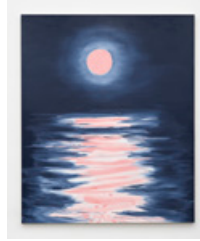

Karma

Ann Craven:

Animals Birds Flowers Moons

March 18-May 1, 2021

188 East 2nd Street

Window

Portrait of Two Cardinals (after Pica-bia), 2021, 2021
Oil on canvas
84 × 72 inches; 213.4 × 182.9 cm

Big Moon (After Pink Full Moon over Quiet Water), 2021, 2021
Oil on canvas
84 × 72 inches; 213.4 × 182.9 cm

Main Gallery

Horses Three (on Blue, with Orchids), 2021, 2021
Oil on canvas
84 × 72 inches; 213.4 × 182.9 cm

Bear (Climbing Trees and Mountain Sides), 2021, 2021
Oil on linen
84 × 72 inches; 213.4 × 182.9 cm