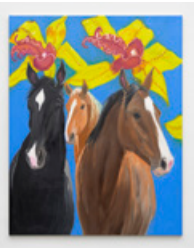

Karma

Ann Craven:

Animals Birds Flowers Moons

March 18-May 1, 2021

188 East 2nd Street

Window

Portrait of Two Cardinals (after Pica-bia), 2021, 2021
Oil on canvas
84 × 72 inches; 213.4 × 182.9 cm

Big Moon (After Pink Full Moon over Quiet Water), 2021, 2021
Oil on canvas
84 × 72 inches; 213.4 × 182.9 cm

Main Gallery

Horses Three (on Blue, with Orchids), 2021, 2021
Oil on canvas
84 × 72 inches; 213.4 × 182.9 cm

Bear (Climbing Trees and Mountain Sides), 2021, 2021
Oil on linen
84 × 72 inches; 213.4 × 182.9 cm