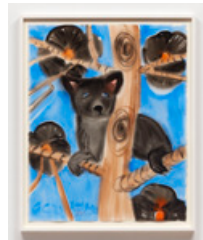

Moon (After Red Tree, Red Sky Behind), 2021, 2021
Oil on linen
40 × 30 inches; 101.6 × 76.2 cm

Little Woodpecker (and the Moon), 2021, 2021
Oil on linen
40 × 30 inches; 101.6 × 76.2 cm

Little Snowy Owls (after Audubon, Blue Night with Full Moon), 2021, 2021
Oil on linen
40 × 30 inches; 101.6 × 76.2 cm

Portrait of Two Cardinals Singing
(after Picabia, January 8, 2021), 2021, 2021

Watercolor on Arches paper, 140lb
30 × 22 inches; 76.2 × 55.9 cm
32 × 24 inches; 81.3 × 61 cm (framed)

Moon (After Pink Full Moon over Quiet Water, March 3, 2021), 2021, 2021

Watercolor on Arches paper, 140lb
30 × 22 inches; 76.2 × 55.9 cm
32 × 24 inches; 81.3 × 61 cm (framed)

Horses Three (on Blue, with Orchids, February 3, 2021), 2021, 2021

Watercolor on Arches paper, 140lb
30 × 22 inches; 76.2 × 55.9 cm
32 × 24 inches; 81.3 × 61 cm (framed)