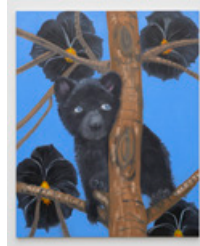

Karma

Ann Craven:

Animals Birds Flowers Moons

March 18-May 1, 2021

188 East 2nd Street

Window

Portrait of Two Cardinals (after Pica-bia), 2021, 2021
Oil on canvas
84 × 72 inches; 213.4 × 182.9 cm

Big Moon (After Pink Full Moon over Quiet Water), 2021, 2021
Oil on canvas
84 × 72 inches; 213.4 × 182.9 cm

Main Gallery

Horses Three (on Blue, with Orchids), 2021, 2021
Oil on canvas
84 × 72 inches; 213.4 × 182.9 cm

Bear (Climbing Trees and Mountain Sides), 2021, 2021
Oil on linen
84 × 72 inches; 213.4 × 182.9 cm