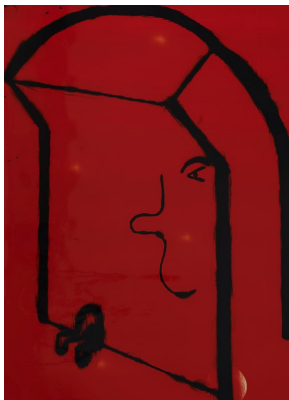

Thief
2019
C-print photopaper