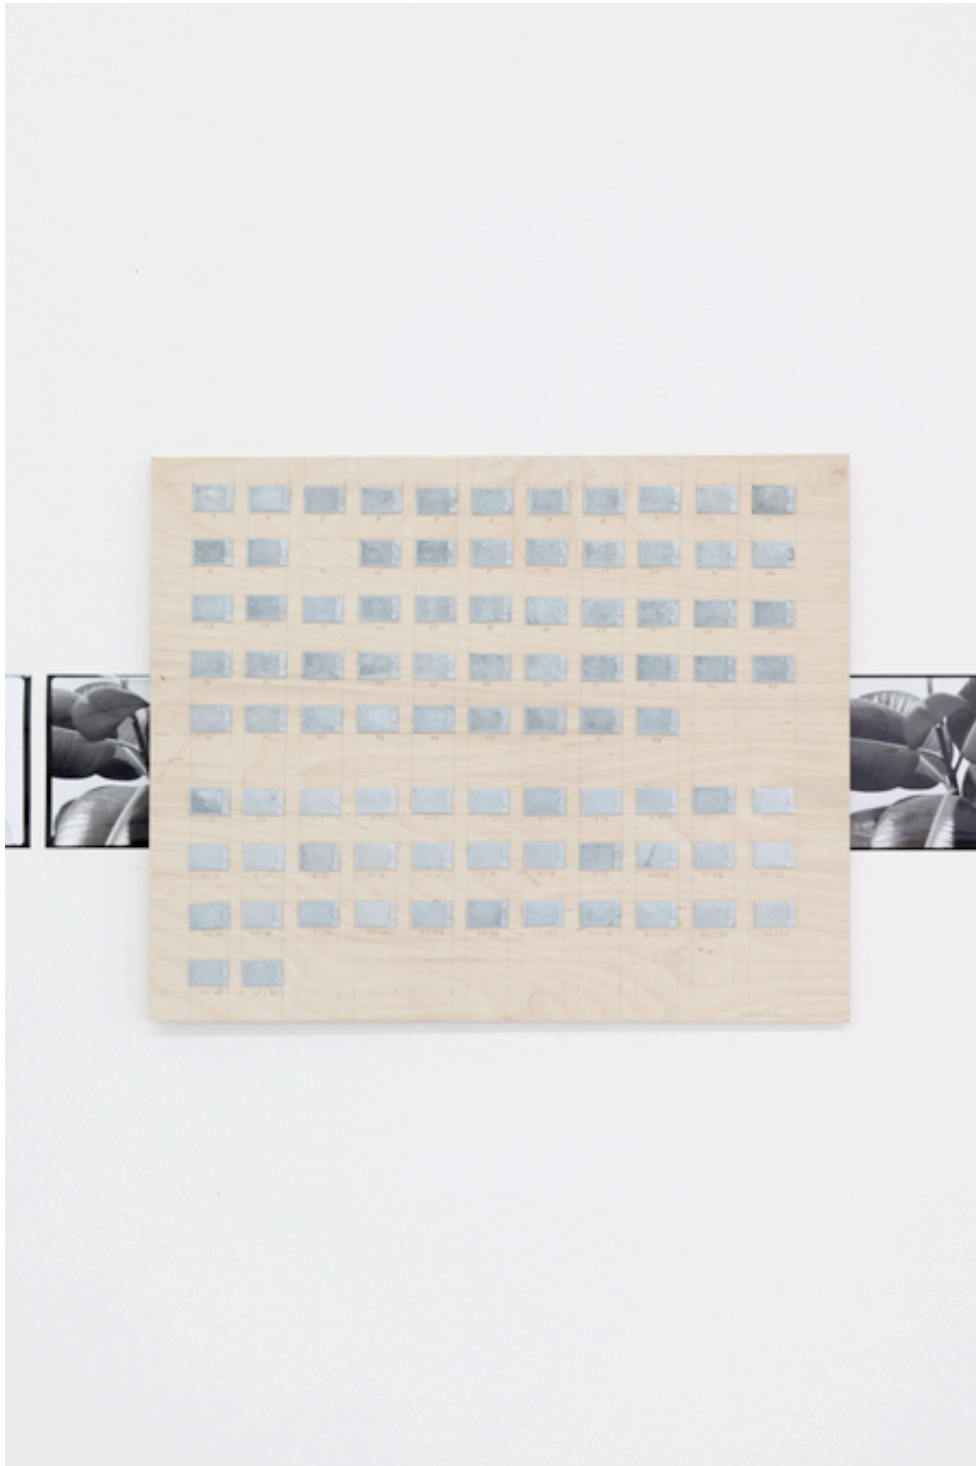

# Thomas Bayrle

Das dumme Gummituch, 1980-1990

09.06 – 15.07.2011

**Thomas Bayrle**

*Filling Gummibaum. Sequenz. Schüler auf dem Schulhof, 1993*

Cut-outs from b/w contact prints, pencil, paper, framed  
43 x 48 cm

**Thomas Bayrle**

*Sequenz aus Gummibaum*, 1993  
Collage / Photographic print, framed  
162 cm x 33.2 cm

**Thomas Bayrle**

*Plantstalks*, 1993

Pencil, printing cliché, wood

48.5 cm x 37 cm

**Thomas Bayle**

*Gummibaum*, 1993

Pencil, printing cliché, wood  
50 x 40 cm

**Thomas Bayle**

*Gummibaum*, 1993  
Pencil, printing cliché, wood  
49 x 56.7 cm

**Thomas Bayrle**

*Gummibaum*, 1993

Collage / Original paper montages, framed  
(20 parts, each 13 x 17.5 cm)

89 x 78 cm

**Thomas Bayrle**

*Sequenz Gummibaum. Ground Film*, 1993  
Collage / b/w contact prints, framed  
(9 parts, various dimensions)  
50 x 68 cm

**Thomas Bayrle**

*Capsel*, 1983  
Collage / Photographic print  
(overall dimensions 150 x 300 cm)  
Dimensions variable