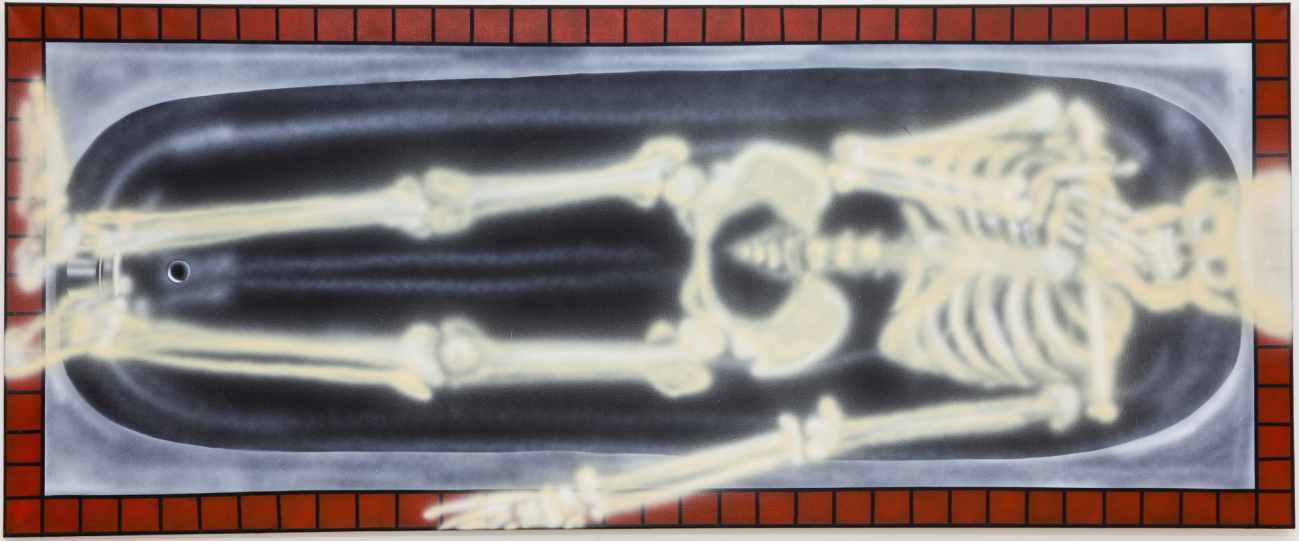

dépendance

4 rue du marché aux porcs
1000 brussels
tel +32 2 217 74 00
fax +32 2 217 74 01
www. dependance.be
info@dependance.be

Jana Euler
Bathtub IV
2014
acrylic on canvas
80 x 220 cm
31.5 x 86.6 in
DEP-JE-0057