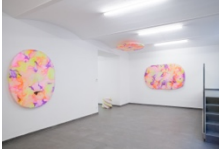

Anne Schmidt – Art never looked that easy 2 - Shaped canvas, 132x206 cm, 2020, Silk paint, ink on silk (detail)

Anne Schmidt – Art never looked that easy 1 - Shaped canvas, 132x206 cm, 2020, Silk paint, ink on silk

Anne Schmidt – Art never looked that easy 1 - Shaped canvas, 132x206 cm, 2020, Silk paint, ink on silk

Anne Schmidt – Art never looked that easy 1 - Shaped canvas,132x206 cm, 2020, Silk paint, ink on silk (Detail)