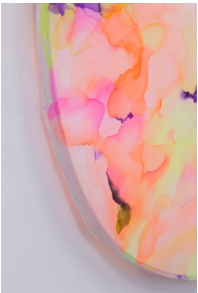

Anne Schmidt – MICHELANGELO – Checklist

Anne Schmidt – MICHELANGELO – Vin Vin Gallery – Installation view

Anne Schmidt – MICHELANGELO – Vin Vin Gallery – Installation view

Anne Schmidt – Art never looked that easy 2 - Shaped canvas, 132x206 cm, 2020, Silk paint, ink on silk

Anne Schmidt – Art never looked that easy 2 - Shaped canvas, 132x206 cm, 2020, Silk paint, ink on silk (detail)

Anne Schmidt – Art never looked that easy 1 - Shaped canvas, 132x206 cm, 2020, Silk paint, ink on silk

Anne Schmidt – Art never looked that easy 1 - Shaped canvas, 132x206 cm, 2020, Silk paint, ink on silk

Anne Schmidt – Art never looked that easy 1 - Shaped canvas,132x206 cm, 2020, Silk paint, ink on silk (Detail)