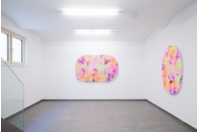

Anne Schmidt – MICHELANGELO – Checklist

Anne Schmidt – MICHELANGELO – Vin Vin Gallery – Installation view

Anne Schmidt – MICHELANGELO – Vin Vin Gallery – Installation view

Anne Schmidt – Art never looked that easy 2 - Shaped canvas, 132x206 cm, 2020, Silk paint, ink on silk

Anne Schmidt – Art never looked that easy 2 - Shaped canvas, 132x206 cm, 2020, Silk paint, ink on silk (detail)

Anne Schmidt – Art never looked that easy 1 - Shaped canvas, 132x206 cm, 2020, Silk paint, ink on silk

Anne Schmidt – Art never looked that easy 1 - Shaped canvas, 132x206 cm, 2020, Silk paint, ink on silk

Anne Schmidt – Art never looked that easy 1 - Shaped canvas,132x206 cm, 2020, Silk paint, ink on silk (Detail)