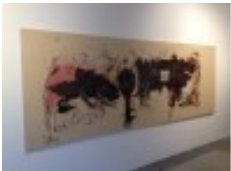

## List of works

**Michaela Eichwald**  
**Untitled**  
2014  
acrylic, lacquer and felt pen on pleather  
155 x 110 cm  
61 x 43.3 in  
DEP-ME-0030

**Michaela Eichwald**  
**Untitled**  
2014  
acrylic, spray paint, lacquer and ball point on pleather  
330 x 138 cm  
129.92 x 54.33 in  
DEP-ME-0027

**Michaela Eichwald**  
**Untitled**  
2014  
acrylic, lacquer and felt pen on pleather  
145 x 132 cm  
60.62 x 51.96 in  
DEP-ME-0028

**Michaela Eichwald**  
**Untitled**  
2014  
gouache, acrylic, lacquer, paper and wax on pleather  
360 x 130 cm  
141.7 x 51.18 in  
DEP-ME-0026