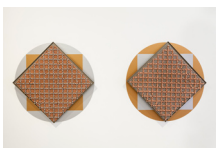

Haegue Yang
Sol LeWitt Upside Down –
Maquette for Outdoor Sculpture, Expanded 54 Times
2015
Aluminum Venetian blinds, aluminum hanging structure
powder coating, steel wire
210 x 212.5 x 212.5 cm
82.67 x 83.66 x 83.66 in
DEP-HY-0025

Haegue Yang
Sonic Rotating Geometries Type F – Brass and Nickel Plated #57
(diptych)
2015
Steel sheet, powder coating, ball bearings, metal grid, brass plated bells
nickel plated bells, metal rings, vinyl film
100 x 100 x 8 cm each
39.37 x 39.37 x 3.14 in each
DEP-HY-0026

Haegue Yang
Sonic Rotating Geometries Type F – Copper and Nickel Plated #58
(diptych)
2015
Steel sheet, powder coating, ball bearings, metal grid, copper plated bells
nickel plated bells, metal rings, vinyl film
100 x 100 x 8 cm each
39.37 x 39.37 x 3.14 in each
DEP-HY-0027