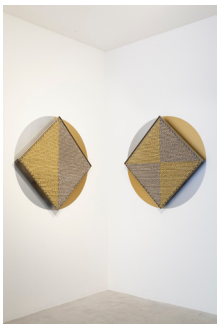

dépendance

4 rue du marché aux porcs
1000 brussels
tel. .32 .2 217 74 00
fax .32 .2 217 74 01
www. dependance.be
info@dependance.be

Haegue Yang
Sample Book

24.4 - 30.05.2015

Haegue Yang
Sol LeWitt Upside Down – 1 4 1, Expanded 360 Times
2015
Aluminum Venetian blinds, aluminum hanging structure
powder coating, steel wire
140 x 282.5 x 142.5 cm
55 x 111 x 56 in
DEP-HY-0024

Haegue Yang
Sol LeWitt Upside Down –
Maquette for Outdoor Sculpture, Expanded 54 Times
2015
Aluminum Venetian blinds, aluminum hanging structure
powder coating, steel wire
210 x 212.5 x 212.5 cm
82.67 x 83.66 x 83.66 in
DEP-HY-0025

Haegue Yang
Sonic Rotating Geometries Type F – Brass and Nickel Plated #57
(diptych)
2015
Steel sheet, powder coating, ball bearings, metal grid, brass plated bells
nickel plated bells, metal rings, vinyl film
100 x 100 x 8 cm each
39.37 x 39.37 x 3.14 in each
DEP-HY-0026

Haegue Yang
Sonic Rotating Geometries Type F – Copper and Nickel Plated #58
(diptych)
2015
Steel sheet, powder coating, ball bearings, metal grid, copper plated bells
nickel plated bells, metal rings, vinyl film
100 x 100 x 8 cm each
39.37 x 39.37 x 3.14 in each
DEP-HY-0027