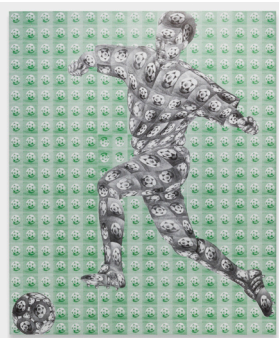

131.5 x 110 cm

57.8 x 43.3 in

1/3 + AP

DEP-TB-0027

**Thomas Bayrle**

**Untitled**

1994

atari computer generated, silkscreen, mounted on canvas