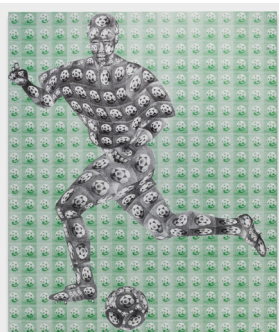

dépendance

4 rue du marché aux porcs
1000 brussels
tel. .32 .2 217 74 00
fax .32 .2 217 74 01
www. dependance.be
info@dependance.be

Thomas Bayrle

Untitled

1994

atari computer generated, silkscreen, mounted on canvas

131.5 x 110 cm

57.8 x 43.3 in

1/3 + AP

DEP-TB-0027