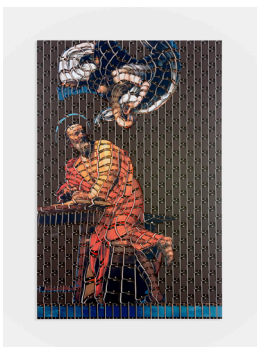

## List of works

**Thomas Bayrle**  
**hl. Matthäus trifft Engel**  
2015  
digital print on canvas  
270 x 179 cm  
106.3 x 70.5 in  
DEP-TB-0026

**Thomas Bayrle**  
**Rapsody in Brown**  
2015  
digital print on canvas  
270 x 179 cm  
106.3 x 70.5 in  
DEP-TB-0025

**Thomas Bayrle**  
**I-PHONE Meets Caravaggio**  
2015  
digital print on canvas  
270 x 179 cm  
106.3 x 70.5 in  
DEP-TB-0024

**Thomas Bayrle**  
**Untitled**  
2015  
print and watercolor on paper, framed  
70.5 x 97 cm (framed)  
27.7 x 38.2 in (framed)  
DEP-TB-0039