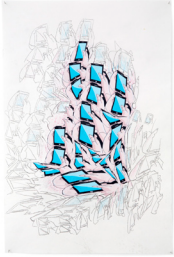

dépendance

4 rue du marché aux porcs
1000 brussels
tel. .32 .2 217 74 00
fax .32 .2 217 74 01
www. dependance.be
info@dependance.be

Thomas Bayrle
Untitled
2015
inkjet print, pencil and color pencil on paper
52.7 x 30 cm
20.7 x 11.8 in
DEP-TB-0044