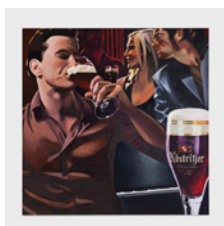

Merlin Carpenter
Gibt Momenten Seele
2015
oil on linen
152.5 x 152.5 cm
59.92 x 59.92 in
DEP-MC-0019