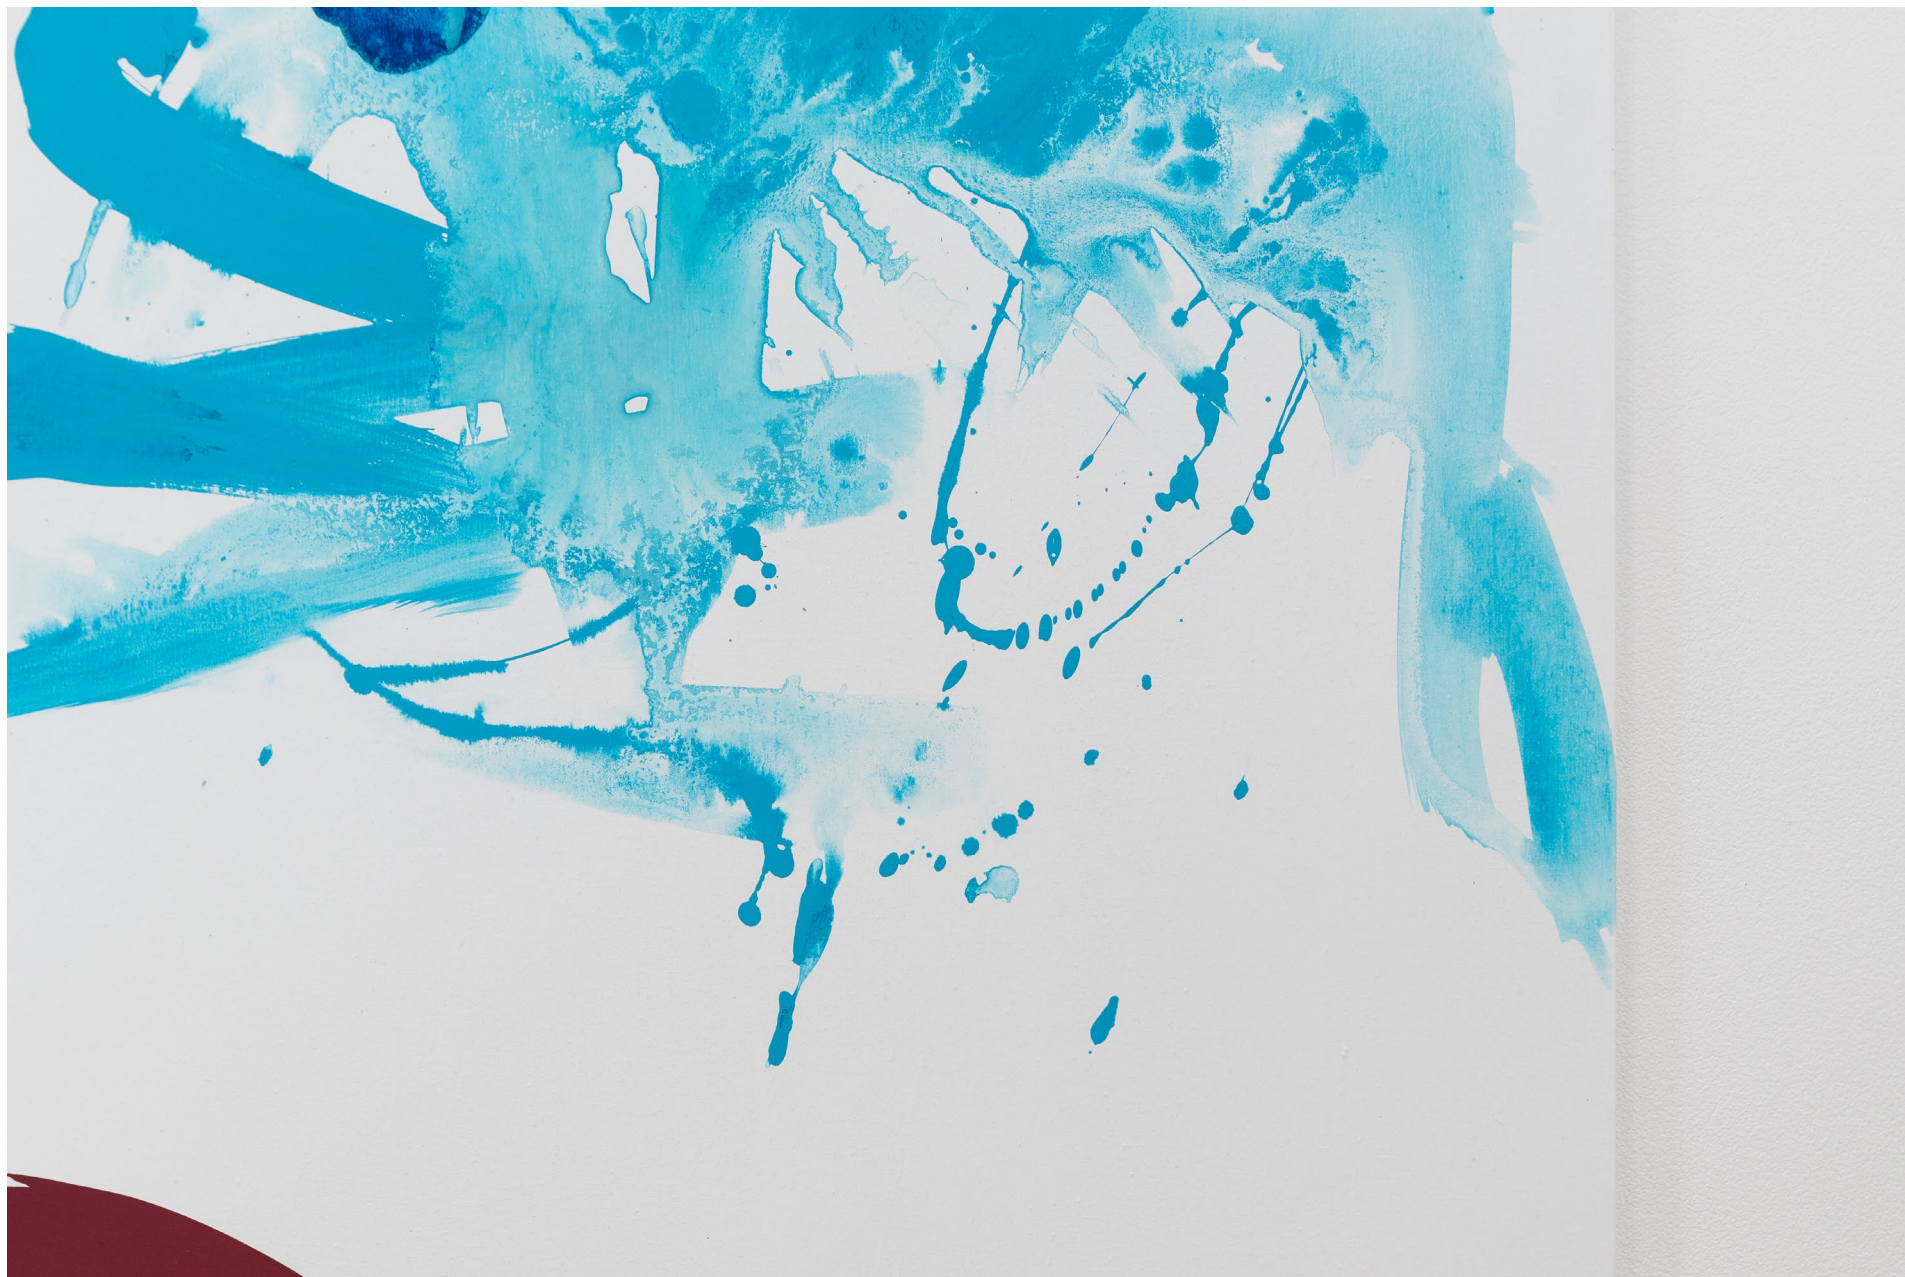

The approach

Peter Davies

AFTERSHOCK

Installation view

Peter Davies
Backhander, 2019
Acrylic on canvas
213.4 x 167.5 cm | 84 x 65 7/8 in.

Peter Davies
Backhander, 2019 (detail)

Peter Davies
Devil, 2019
Acrylic on canvas
213.4 x 167.5 cm | 84 x 65 7/8 in.

Peter Davies
Devil, 2019 (detail)

Installation view

Installation view

Peter Davies
Universe, 2019
Acrylic on canvas
254 x 213.4 cm | 100 x 84 in.

Peter Davies
Universe, 2019 (detail)

Peter Davies
Friend, 2019
Acrylic on canvas
213.4 x 167.5 cm | 84 x 65 7/8 in.